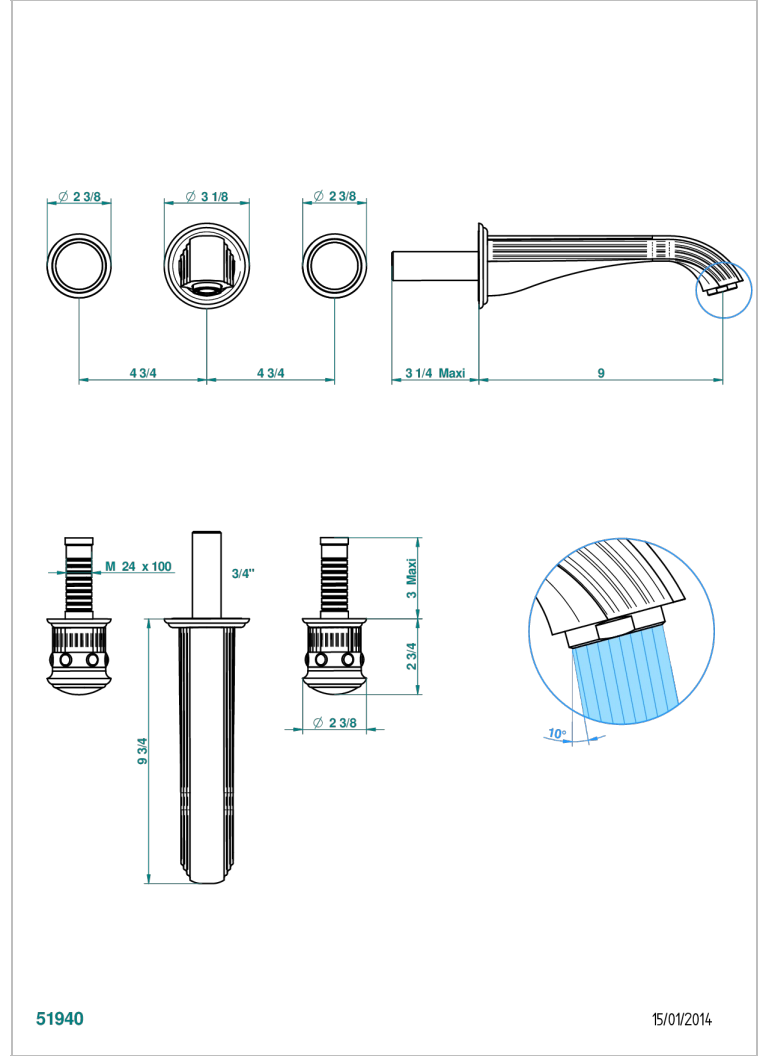

TROCADERO LAPIS LAZULI

U7B-40SGB

Trim only for wall mounted 3-hole basin mixer

THG[®]
PARIS

CARACTERÍSTICAS

- Trocadero Lapis Lazuli
- Trim only for wall mounted 3-hole basin mixer

ESPECIFICACIONES TÉCNICAS

- Recommandé : 3 bars (max. 5 bars) - Advised : 43,5 psi (max. 72 psi)
- 15 l/min à 3 bars (4 gpm at 43.5 psi)

PRODUCTOS RELACIONADOS

- Ref. G00-40AC Rough parts for wall mounted 3 hole mixer, cross handle version
- Ref. G00-40AM Rough parts for wall mounted 3 hole mixer, lever handle version