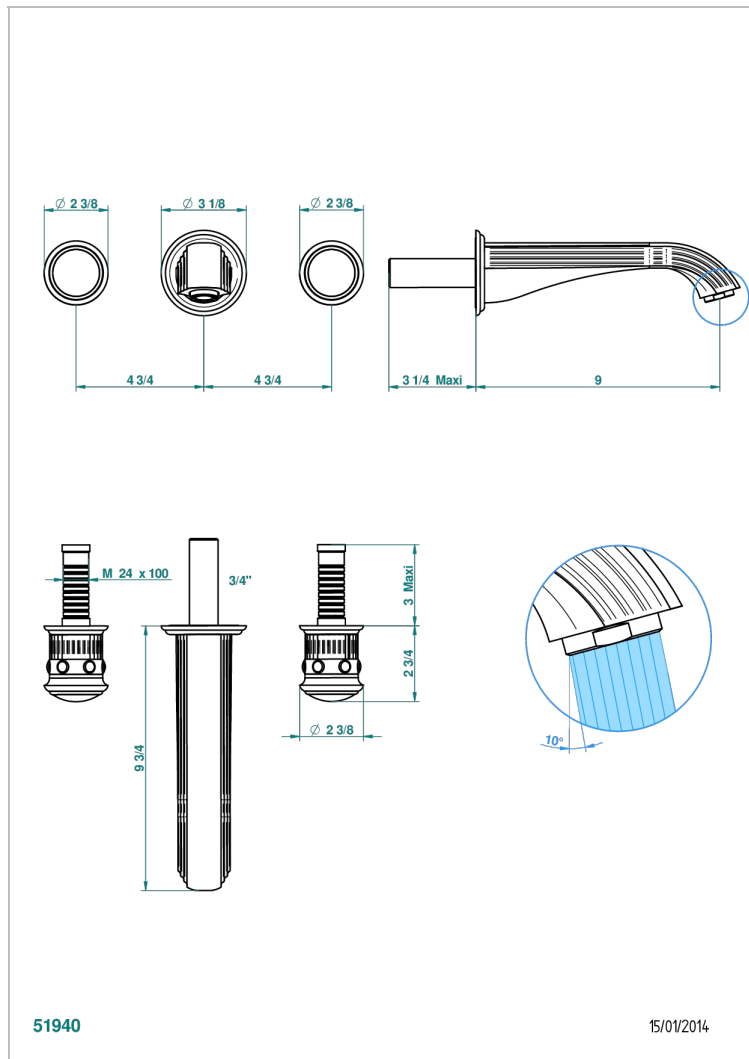

TROCADERO LAPIS LAZULI

U7B-40SGB

Trim only for wall mounted 3-hole basin mixer

THG[®]
PARIS

CHARACTERISTIC

- Trocadéro Lapis Lazuli
- Trim only for wall mounted 3-hole basin mixer

TECHNICAL SPECS

- Recommandé : 3 bars (max. 5 bars) - Advised : 43,5 psi (max. 72 psi)
- 15 l/min à 3 bars (4 gpm at 43.5 psi)

RELATED SKU'S

- Ref. G00-40AC Rough parts for wall mounted 3 hole mixer, cross handle version
- Ref. G00-40AM Rough parts for wall mounted 3 hole mixer, lever handle version

AVAILABLE FINITIONS

Antique nickel - H28
Black ceram - D30
Blush PVD - H62
Brass color PVD - H49
Brown bronze color PVD - F33
Gold color PVD - H52