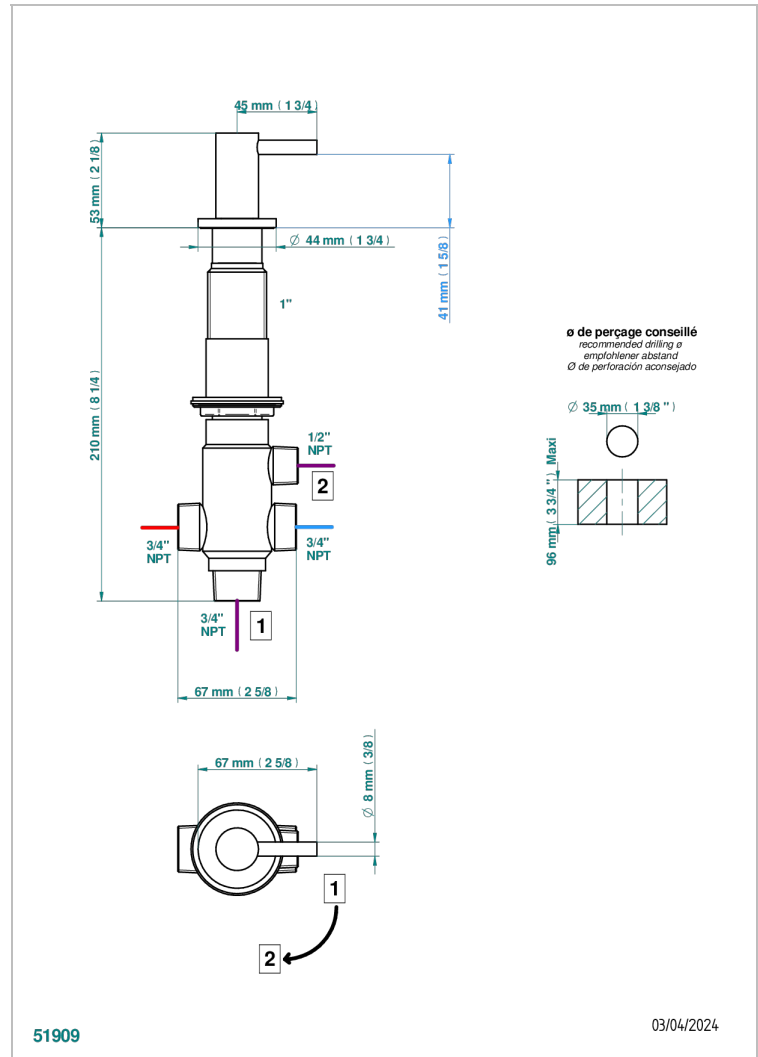

NANO WITH LEVER

G5B-50/4/VG

THG[®]
PARIS

Rim mounted 4 way diverter : 2 inlets and 2 outlets

CHARACTERISTIC

- Nano with lever
- Rim mounted 4 way diverter : 2 inlets and 2 outlets

AVAILABLE FINITIONS

Antique nickel - H28
Black ceram - D30
Matt chrome - C02
Matt gold - F07
Matt nickel (color finish) - C01
Polished chrome (color finish) - A02