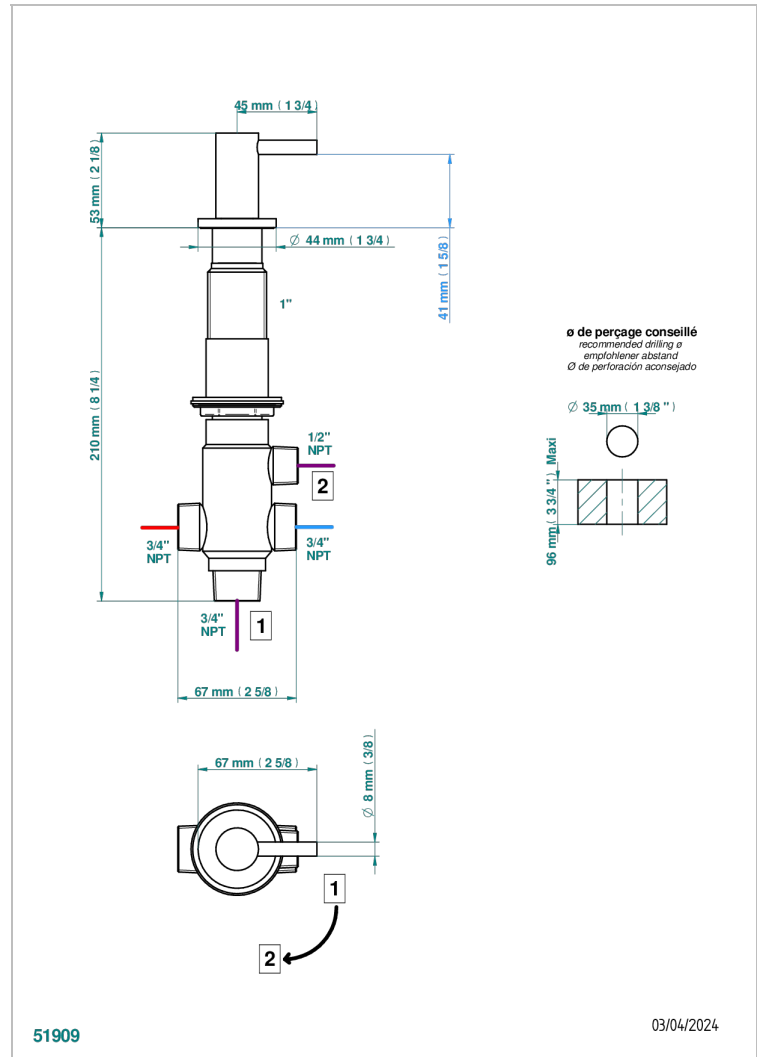

NANO WITH LEVER HANDLES

G5B-504VGUS

2-function deck diverter with trim

CHARACTERISTIC

- Nano with lever handles
- 2-function deck diverter with trim

AVAILABLE FINITIONS

Black ceram - D30
Chrome polished - A02
Chrome polished / gold polished - G02
Gold mat - F07
Gold polished - F01
Matt chrome (American satin) - C02

Matt nickel (American satin) - C01
Nickel antique / Sovereign - H28
Nickel polished - B01
Soft gold - F30
Soft matt gold - F31

51909

03/04/2024