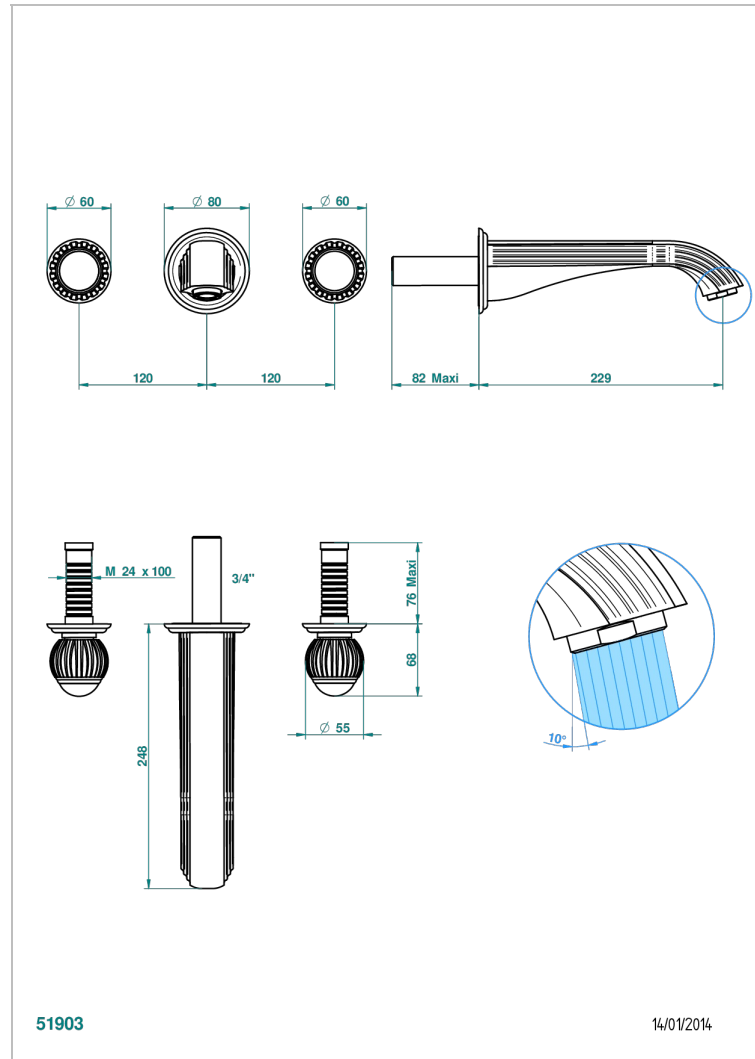

VOGUE LAPIS LAZULI

A8S-40SGBUS

Trim for wall mounted 3-hole lavatory set only

CHARACTERISTIC

- Vogue Lapis Lazuli
- Trim for wall mounted 3-hole lavatory set only

TECHNICAL SPECS

- Recommandé : 3 bars (max. 5 bars) - Advised : 43,5 psi (max. 72 psi)
- 15 l/min à 3 bars (4 gpm at 43.5 psi)

RELATED SKU'S

- Ref. G00-40AM/US Rough parts for wall set (one counter clockwise and one clockwise cartridges)

AVAILABLE FINITIONS

Black ceram - D30
Blush PVD - H62
Brass color PVD - H49
Brown bronze color PVD - F33
Chrome polished - A02
Chrome polished / gold polished - G02