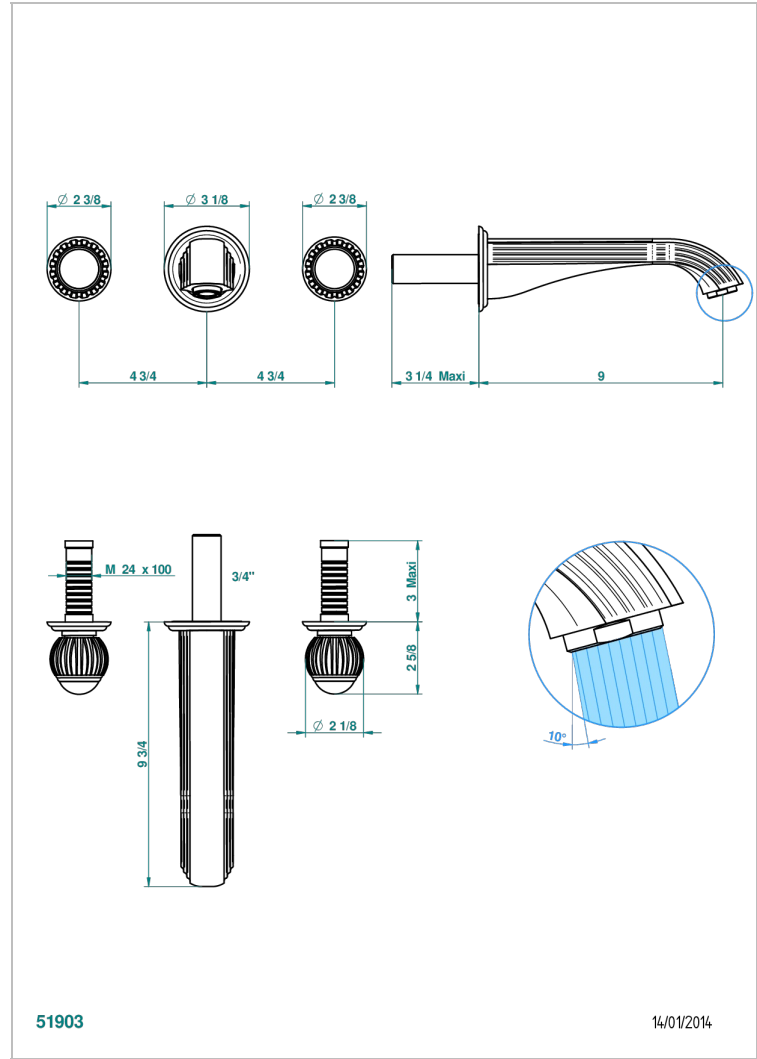

# VOGUE LAPIS LAZULI

A8S-40SGBUS

Trim for wall mounted 3-hole lavatory set only

THG<sup>®</sup>  
PARIS

## CHARACTERISTIC

- Vogue Lapis Lazuli
- Trim for wall mounted 3-hole lavatory set only

## RELATED SKU'S

- Ref. G00-40AM/US Rough parts for wall set (one counter clockwise and one clockwise cartridges)