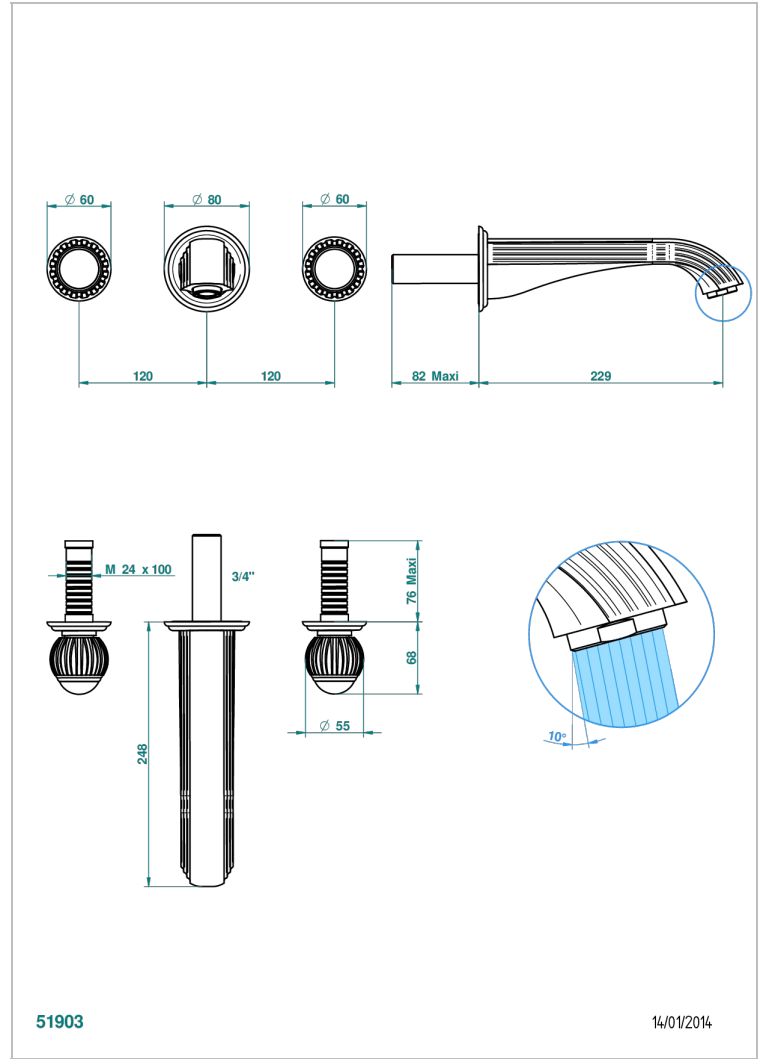

# VOGUE LAPIS LAZULI

A8S-40SGB

Trim only for wall mounted 3-hole basin mixer

THG<sup>®</sup>  
PARIS

## CHARACTERISTIC

- Vogue Lapis Lazuli
- Trim only for wall mounted 3-hole basin mixer

## RELATED SKU'S

- Ref. G00-40AC Rough parts for wall mounted 3 hole mixer, cross handle version
- Ref. G00-40AM Rough parts for wall mounted 3 hole mixer, lever handle version