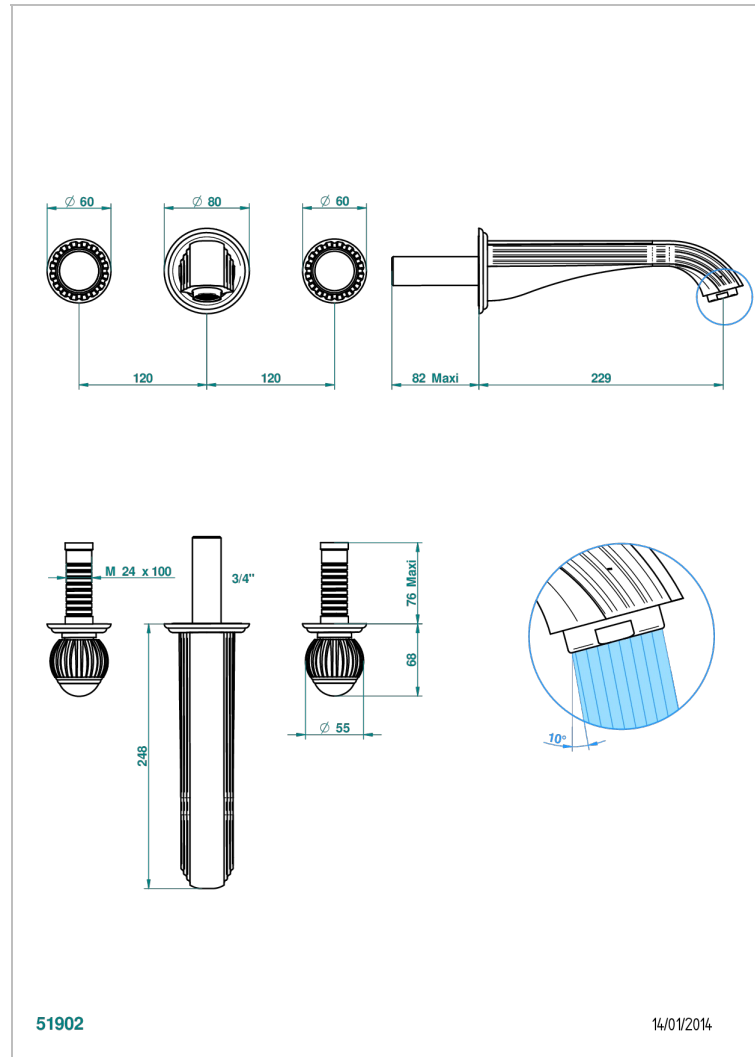

VOGUE LAPIS LAZULI

A8S-41SGB

Trim for wall mounted 3-hole bath set only

CHARACTERISTIC

- Vogue Lapis Lazuli
- Trim for wall mounted 3-hole bath set only

TECHNICAL SPECS

- Recommandé : 3 bars (max. 5 bars) - Advised : 43,5 psi (max. 72 psi)
- Bec : 35 l/min à 3 bars
- Spout : 9.26 gpm at 43.5 psi

RELATED SKU'S

- Ref. G00-40AM/US Rough parts for wall set (one counter clockwise and one clockwise cartridges)

AVAILABLE FINITIONS

Black ceram - D30
Blush PVD - H62
Brass color PVD - H49
Brown bronze color PVD - F33
Chrome polished - A02
Chrome polished / gold polished - G02