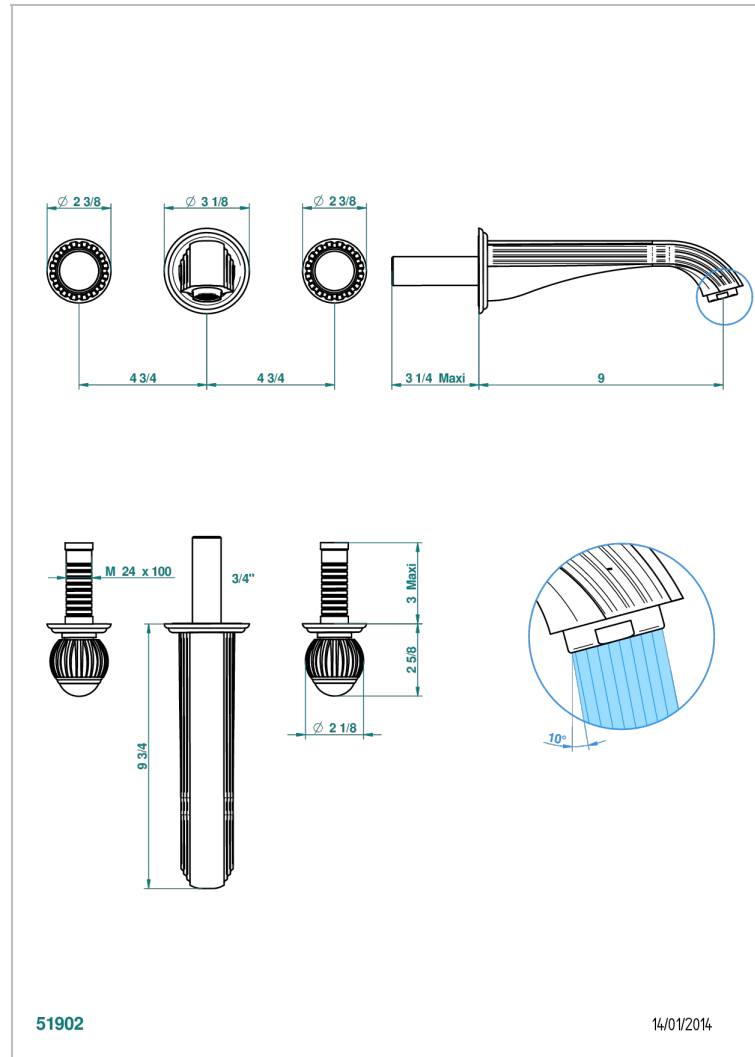

VOGUE LAPIS LAZULI

A8S-41SGB

Trim for wall mounted 3-hole bath set only

CHARACTERISTIC

- Vogue Lapis Lazuli
- Trim for wall mounted 3-hole bath set only

TECHNICAL SPECS

- Recommandé : 3 bars (max. 5 bars) - Advised : 43,5 psi (max. 72 psi)
- Bec : 35 l/min à 3 bars
- Spout : 9.26 gpm at 43.5 psi

RELATED SKU'S

- Ref. G00-40AM/US Rough parts for wall set (one counter clockwise and one clockwise cartridges)

AVAILABLE FINITIONS

Black ceram - D30
Blush PVD - H62
Brass color PVD - H49
Brown bronze color PVD - F33
Chrome polished - A02
Chrome polished / gold polished - G02