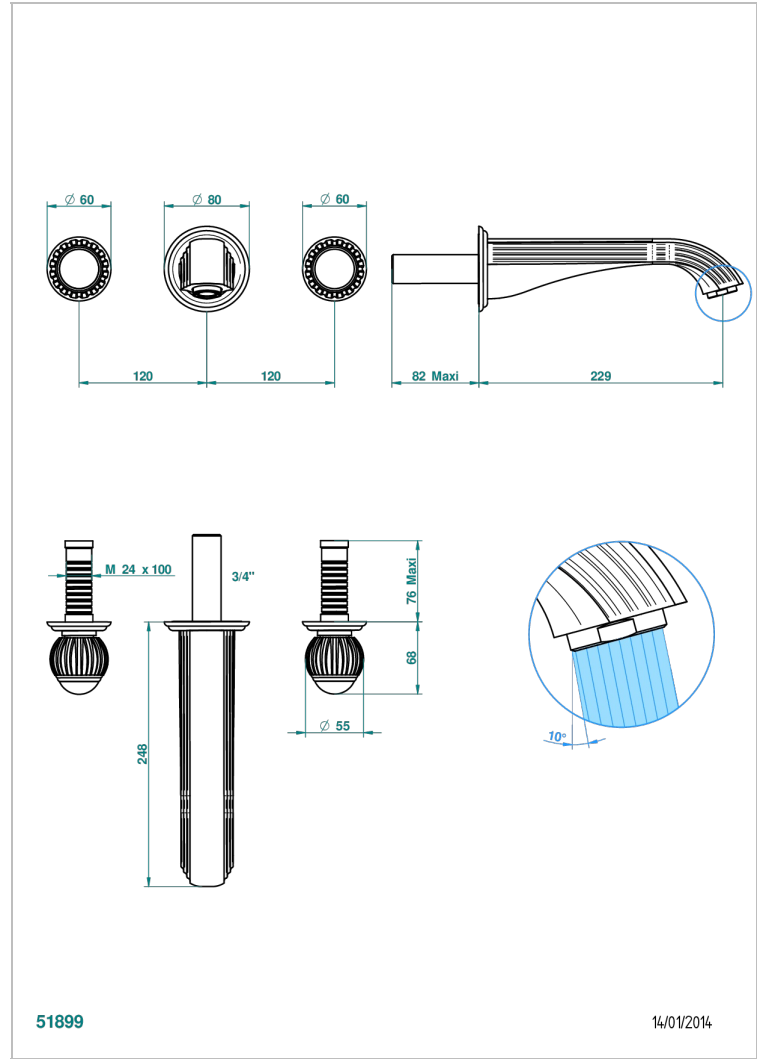

VOGUE TIGER EYE

A8R-40SGBUS

Trim for wall mounted 3-hole lavatory set only

51899

14/01/2014

CHARACTERISTIC

- Vogue Tiger Eye
- Trim for wall mounted 3-hole lavatory set only

TECHNICAL SPECS

- Recommandé : 3 bars (max. 5 bars) - Advised : 43,5 psi (max. 72 psi)
- 15 l/min à 3 bars (4 gpm at 43.5 psi)

RELATED SKU'S

- Ref. G00-40AM/US Rough parts for wall set (one counter clockwise and one clockwise cartridges)

AVAILABLE FINITIONS

Black ceram - D30
Blush PVD - H62
Brass color PVD - H49
Brown bronze color PVD - F33
Chrome polished - A02
Chrome polished / gold polished - G02

Copper antique matt, coated - H07
Gold color PVD - H52
Gold mat - F07
Gold polished - F01
Graphite PVD - H64
Light coated bronze - D01