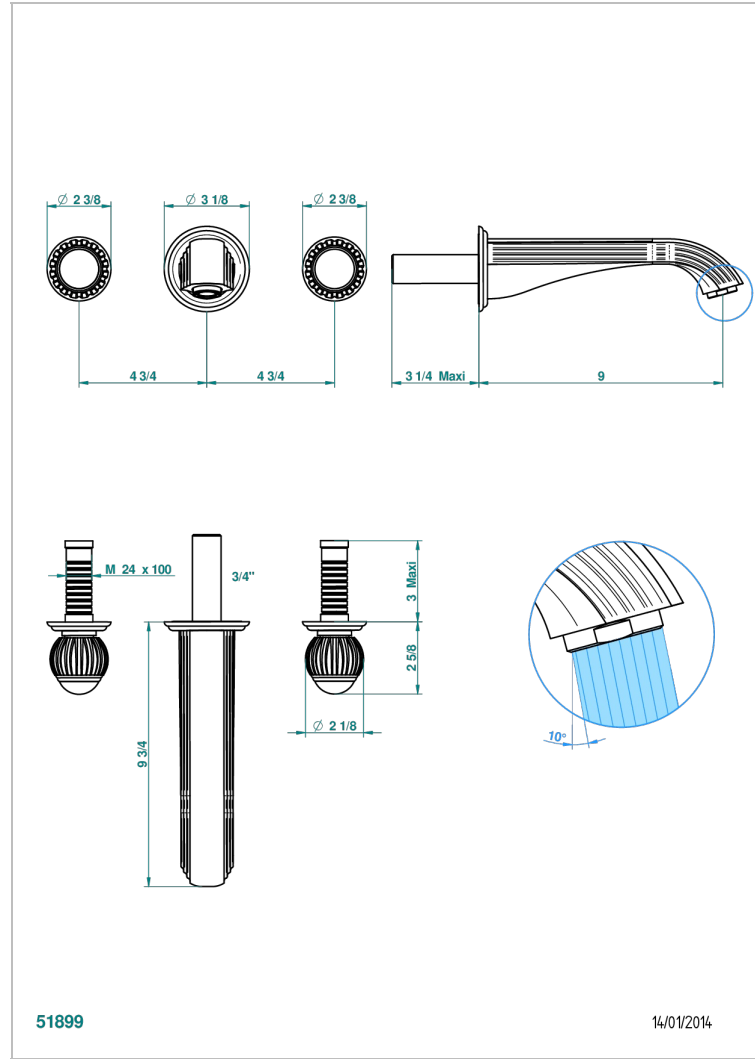

VOGUE TIGER EYE

A8R-40SGBUS

Trim for wall mounted 3-hole lavatory set only

CHARACTERISTIC

- Vogue Tiger Eye
- Trim for wall mounted 3-hole lavatory set only

TECHNICAL SPECS

- Recommandé : 3 bars (max. 5 bars) - Advised : 43,5 psi (max. 72 psi)
- 15 l/min à 3 bars (4 gpm at 43.5 psi)

RELATED SKU'S

- Ref. G00-40AM/US Rough parts for wall set (one counter clockwise and one clockwise cartridges)

AVAILABLE FINITIONS

Black ceram - D30
Blush PVD - H62
Brass color PVD - H49
Brown bronze color PVD - F33
Chrome polished - A02
Chrome polished / gold polished - G02