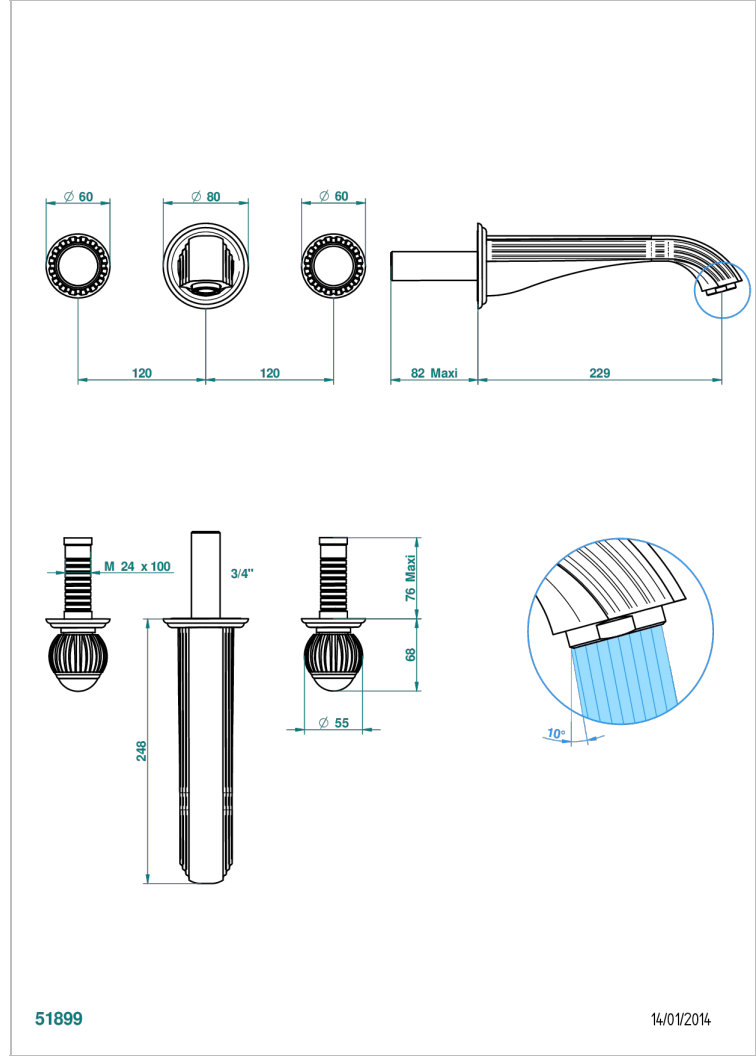

VOGUE TIGER EYE

A8R-40SGB

Trim only for wall mounted 3-hole basin mixer

THG[®]
PARIS

CHARACTERISTIC

- Vogue Tiger Eye
- Trim only for wall mounted 3-hole basin mixer

TECHNICAL SPECS

- Recommandé : 3 bars (max. 5 bars) - Advised : 43,5 psi (max. 72 psi)
- 15 l/min à 3 bars (4 gpm at 43.5 psi)

RELATED SKU'S

- Ref. G00-40AC Rough parts for wall mounted 3 hole mixer, cross handle version
- Ref. G00-40AM Rough parts for wall mounted 3 hole mixer, lever handle version

AVAILABLE FINITIONS

Antique nickel - H28
Black ceram - D30
Blush PVD - H62
Brass color PVD - H49
Brown bronze color PVD - F33
Gold color PVD - H52

Nickel color PVD - H55
Polished chrome (color finish) - A02
Polished chrome / Polished gold (color finish) - G02
Polished gold (color finish) - F01
Polished nickel - B01
Soft gold - F30

Soft matt gold - F31
Umber PVD - H66
Varnished matt antique red copper (color finish) - H07