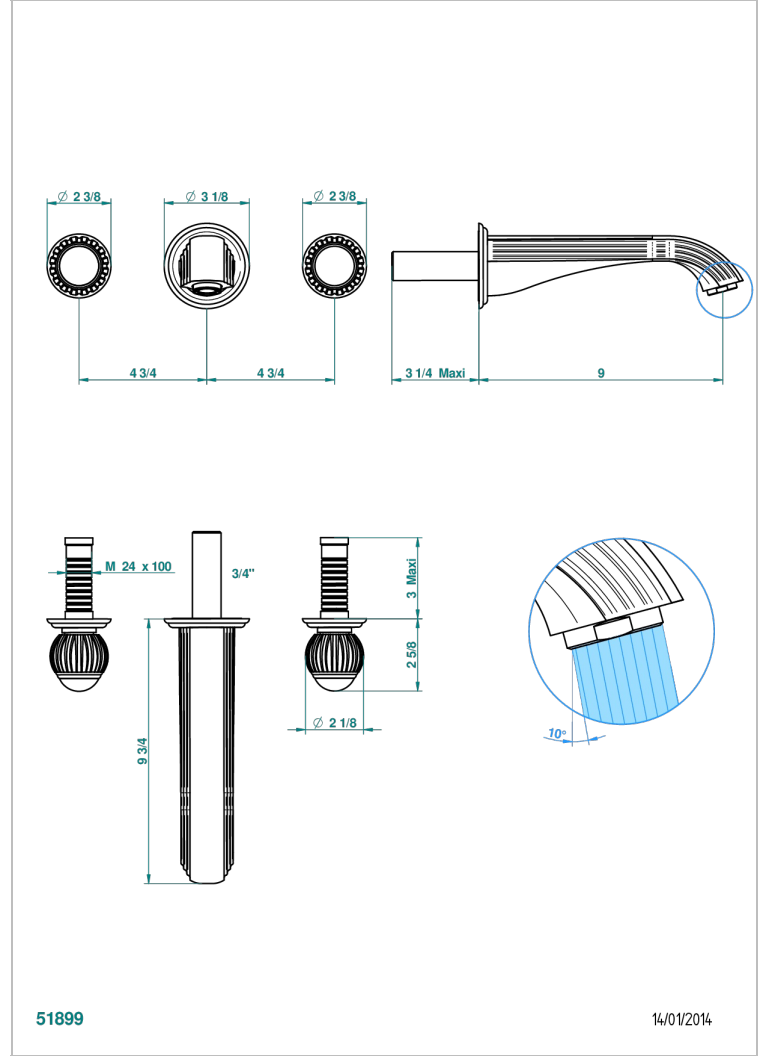

# VOGUE TIGER EYE

A8R-40SGB

Trim only for wall mounted 3-hole basin mixer

THG<sup>®</sup>  
PARIS

## CHARACTERISTIC

- Vogue Tiger Eye
- Trim only for wall mounted 3-hole basin mixer

## RELATED SKU'S

- Ref. G00-40AC Rough parts for wall mounted 3 hole mixer, cross handle version
- Ref. G00-40AM Rough parts for wall mounted 3 hole mixer, lever handle version