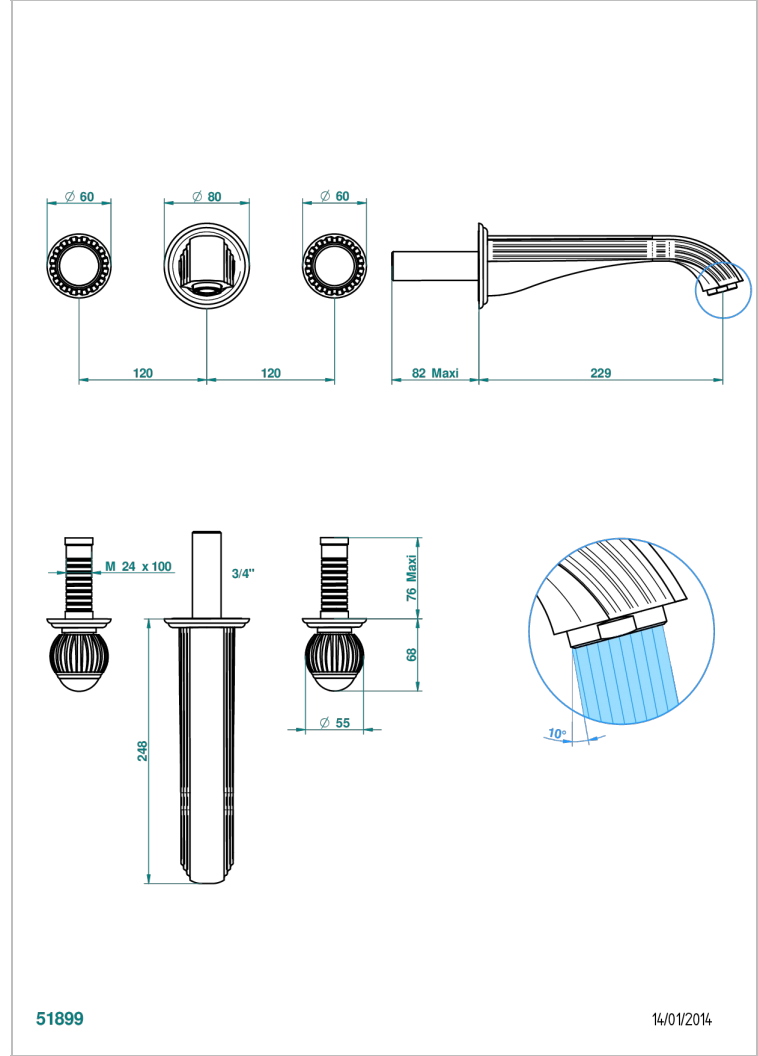

VOGUE OJO DE TIGRE

A8R-40SGB

Trim only for wall mounted 3-hole basin mixer

THG[®]
PARIS

CARACTERÍSTICAS

- Vogue Ojo de Tigre
- Trim only for wall mounted 3-hole basin mixer

ESPECIFICACIONES TÉCNICAS

- Recommandé : 3 bars (max. 5 bars) - Advised : 43,5 psi (max. 72 psi)
- 15 l/min à 3 bars (4 gpm at 43.5 psi)

PRODUCTOS RELACIONADOS

- Ref. G00-40AC Rough parts for wall mounted 3 hole mixer, cross handle version
- Ref. G00-40AM Rough parts for wall mounted 3 hole mixer, lever handle version

ACABADOS DISPONIBLES