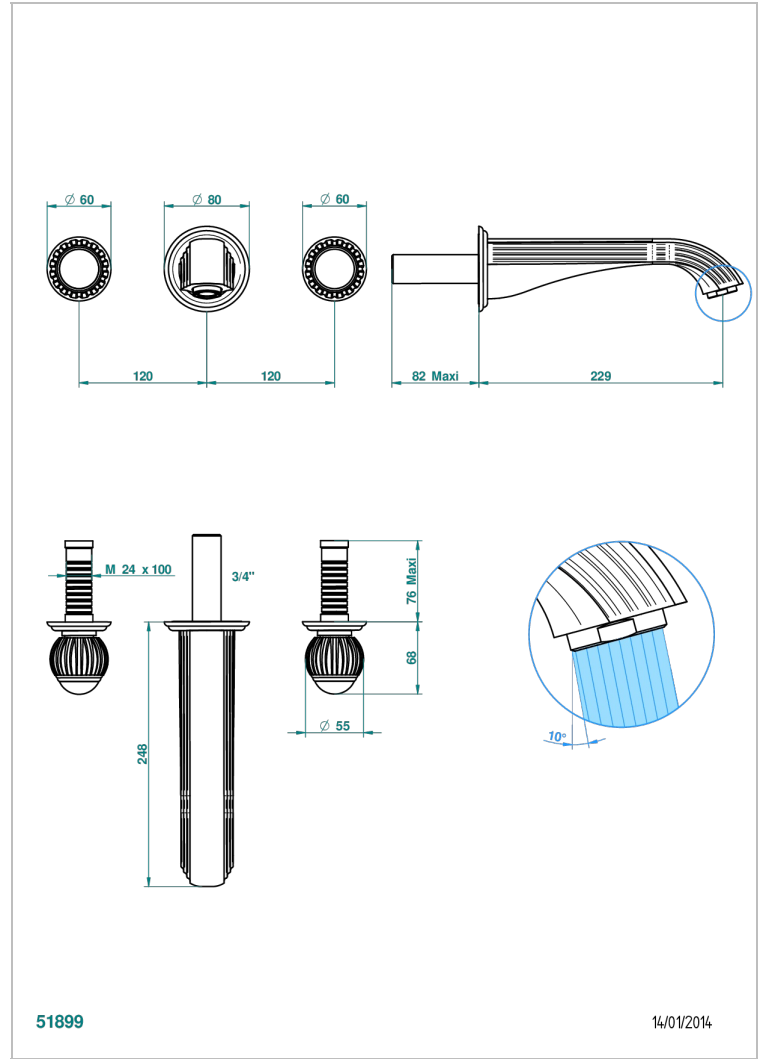

VOGUE TIGER EYE

A8R-40SGB

Trim only for wall mounted 3-hole basin mixer

THG[®]
PARIS

CHARACTERISTIC

- Vogue Tiger Eye
- Trim only for wall mounted 3-hole basin mixer

TECHNICAL SPECS

- Recommandé : 3 bars (max. 5 bars) - Advised : 43,5 psi (max. 72 psi)
- 15 l/min à 3 bars (4 gpm at 43.5 psi)

RELATED SKU'S

- Ref. G00-40AC Rough parts for wall mounted 3 hole mixer, cross handle version
- Ref. G00-40AM Rough parts for wall mounted 3 hole mixer, lever handle version

AVAILABLE FINITIONS

Antique nickel - H28
Black ceram - D30
Blush PVD - H62
Brass color PVD - H49
Brown bronze color PVD - F33
Gold color PVD - H52

Nickel color PVD - H55
Polished chrome (color finish) - A02
Polished chrome / Polished gold (color finish) - G02
Polished gold (color finish) - F01
Polished nickel - B01
Soft gold - F30

Soft matt gold - F31
Umber PVD - H66
Varnished matt antique red copper (color finish) - H07