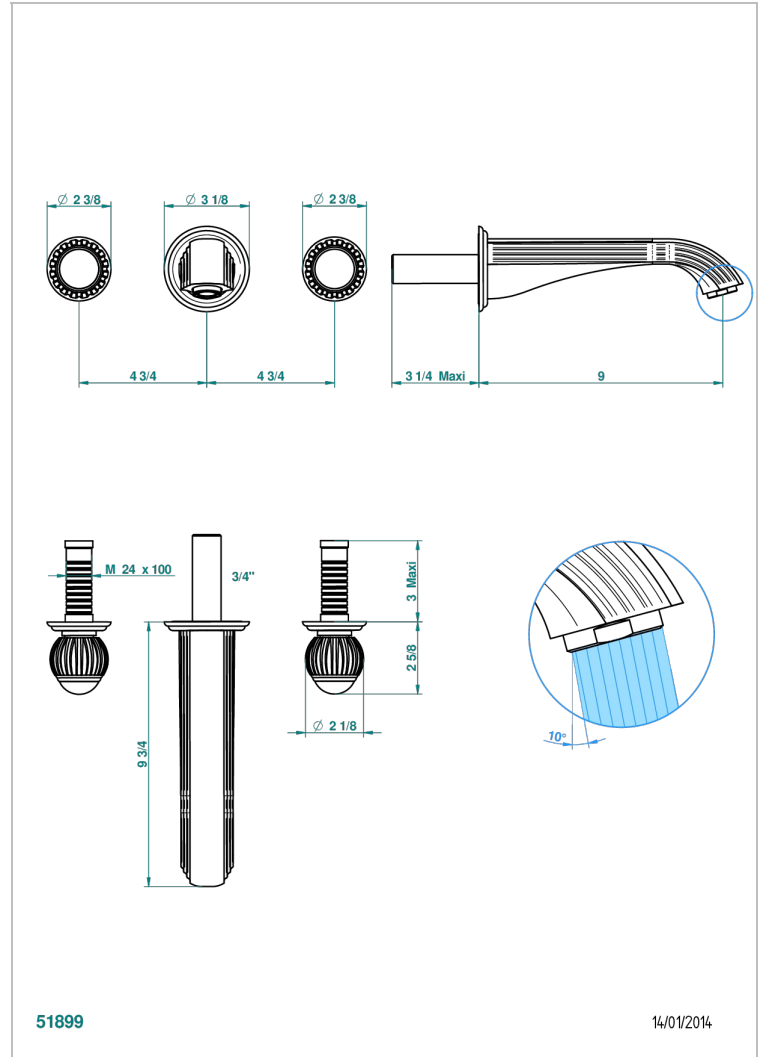

# VOGUE OJO DE TIGRE

A8R-40SGB

Trim only for wall mounted 3-hole basin mixer

THG<sup>®</sup>  
PARIS

## CARACTERÍSTICAS

- Vogue Ojo de Tigre
- Trim only for wall mounted 3-hole basin mixer

## PRODUCTOS RELACIONADOS

- Ref. G00-40AC Rough parts for wall mounted 3 hole mixer, cross handle version
- Ref. G00-40AM Rough parts for wall mounted 3 hole mixer, lever handle version