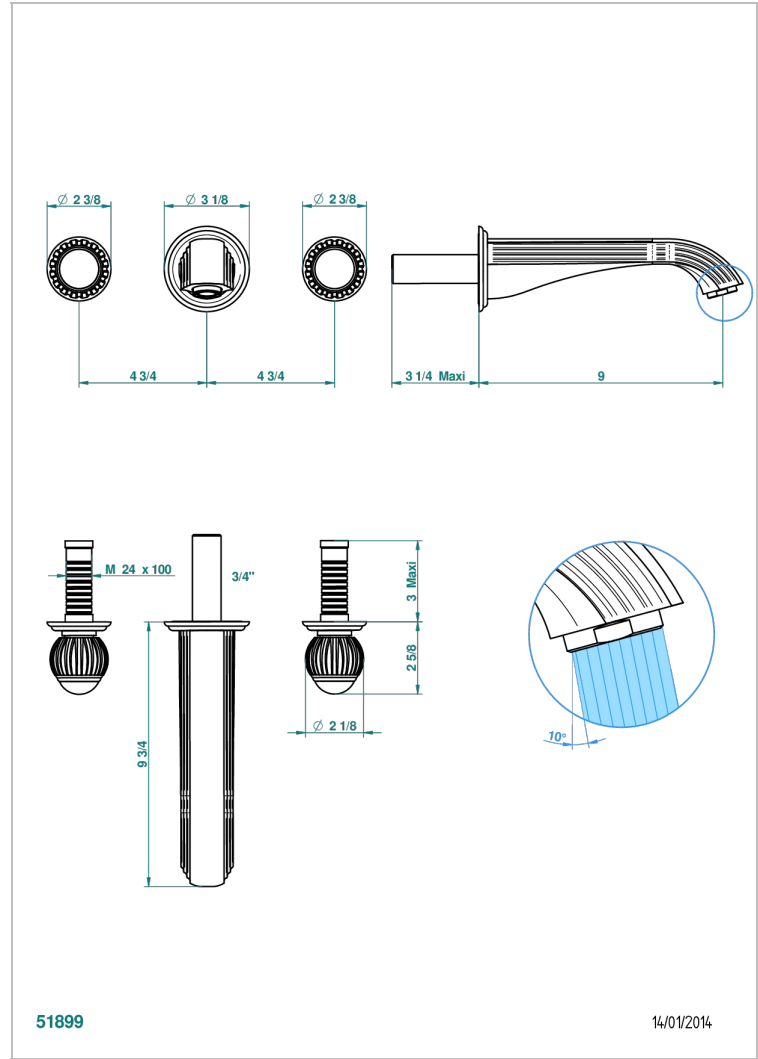

VOGUE TIGER EYE

A8R-40SGB

Trim only for wall mounted 3-hole basin mixer

THG[®]
PARIS

CHARACTERISTIC

- Vogue Tiger Eye
- Trim only for wall mounted 3-hole basin mixer

TECHNICAL SPECS

- Recommandé : 3 bars (max. 5 bars) - Advised : 43,5 psi (max. 72 psi)
- 15 l/min à 3 bars (4 gpm at 43.5 psi)

RELATED SKU'S

- Ref. G00-40AC Rough parts for wall mounted 3 hole mixer, cross handle version
- Ref. G00-40AM Rough parts for wall mounted 3 hole mixer, lever handle version

AVAILABLE FINITIONS

Antique nickel - H28
Black ceram - D30
Blush PVD - H62
Brass color PVD - H49
Brown bronze color PVD - F33
Gold color PVD - H52

Nickel color PVD - H55
Polished chrome (color finish) - A02
Polished chrome / Polished gold (color finish) - G02
Polished gold (color finish) - F01
Polished nickel - B01
Soft gold - F30

Soft matt gold - F31
Umber PVD - H66
Varnished matt antique red copper (color finish) - H07