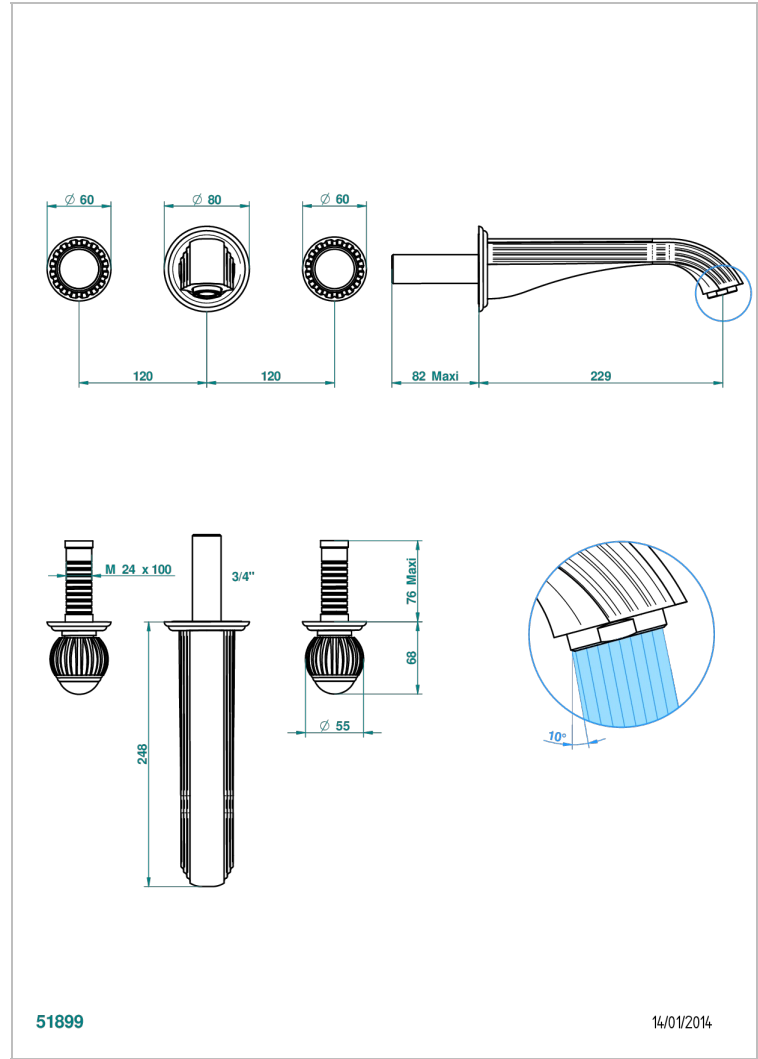

# VOGUE OJO DE TIGRE

A8R-40SGB

Trim only for wall mounted 3-hole basin mixer

THG<sup>®</sup>  
PARIS

## CARACTERÍSTICAS

- Vogue Ojo de Tigre
- Trim only for wall mounted 3-hole basin mixer

## PRODUCTOS RELACIONADOS

- Ref. G00-40AC Rough parts for wall mounted 3 hole mixer, cross handle version
- Ref. G00-40AM Rough parts for wall mounted 3 hole mixer, lever handle version