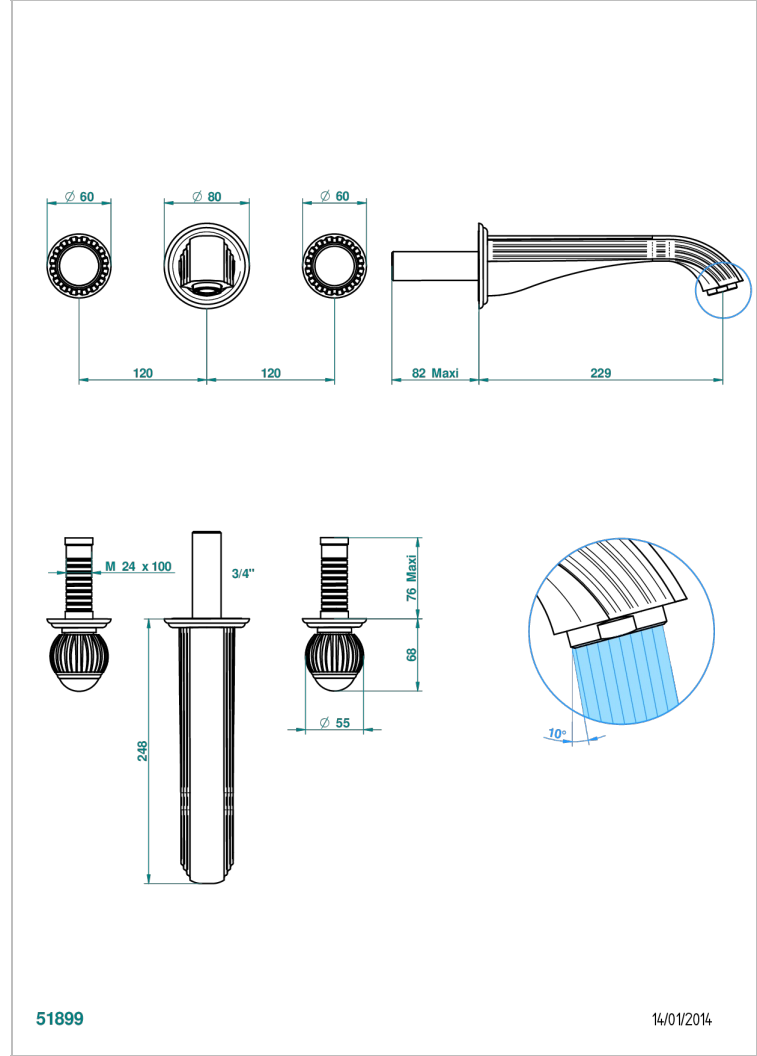

VOGUE TIGER EYE

A8R-40SGB

Trim only for wall mounted 3-hole basin mixer

THG[®]
PARIS

CHARACTERISTIC

- Vogue Tiger Eye
- Trim only for wall mounted 3-hole basin mixer

TECHNICAL SPECS

- Recommandé : 3 bars (max. 5 bars) - Advised : 43,5 psi (max. 72 psi)
- 15 l/min à 3 bars (4 gpm at 43.5 psi)

RELATED SKU'S

- Ref. G00-40AC Rough parts for wall mounted 3 hole mixer, cross handle version
- Ref. G00-40AM Rough parts for wall mounted 3 hole mixer, lever handle version

AVAILABLE FINITIONS

Antique nickel - H28
Black ceram - D30
Blush PVD - H62
Brass color PVD - H49
Brown bronze color PVD - F33
Gold color PVD - H52

Graphite PVD - H64
Lacquered light bronze - D01
Matt Umber PVD - H67
Matt blush PVD - H60
Matt brass color PVD - H50
Matt brown bronze color PVD - F34

Matt chrome - C02
Matt gold - F07
Matt gold color PVD - H53
Matt graphite PVD - H65
Matt nickel (color finish) - C01
Matt nickel color PVD - H56

Nickel color PVD - H55
Polished chrome (color finish) - A02
Polished chrome / Polished gold (color finish) - G02
Polished gold (color finish) - F01
Polished nickel - B01
Soft gold - F30

Soft matt gold - F31
Umber PVD - H66
Varnished matt antique red copper (color finish) - H07