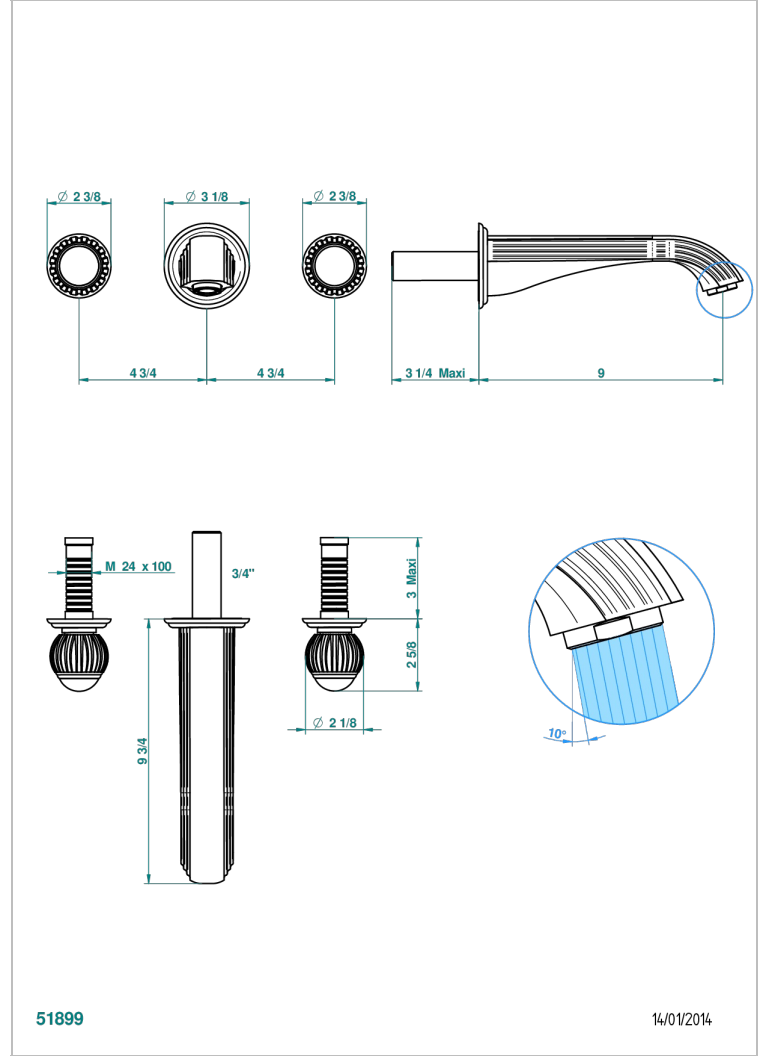

VOGUE OJO DE TIGRE

A8R-40SGB

Trim only for wall mounted 3-hole basin mixer

THG[®]
PARIS

CARACTERÍSTICAS

- Vogue Ojo de Tigre
- Trim only for wall mounted 3-hole basin mixer

ESPECIFICACIONES TÉCNICAS

- Recommandé : 3 bars (max. 5 bars) - Advised : 43,5 psi (max. 72 psi)
- 15 l/min à 3 bars (4 gpm at 43.5 psi)

PRODUCTOS RELACIONADOS

- Ref. G00-40AC Rough parts for wall mounted 3 hole mixer, cross handle version
- Ref. G00-40AM Rough parts for wall mounted 3 hole mixer, lever handle version

ACABADOS DISPONIBLES