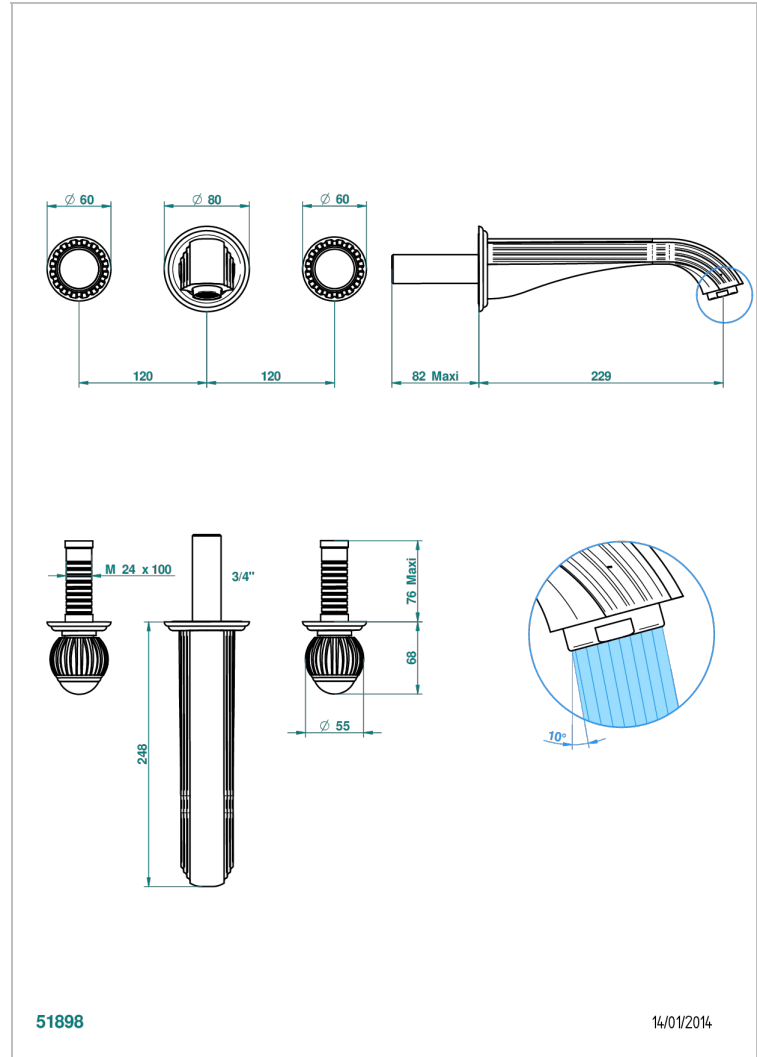

# VOGUE TIGER EYE

A8R-41SGB

Trim for wall mounted 3-hole bath set only

51898

14/01/2014

## CHARACTERISTIC

- Vogue Tiger Eye
- Trim for wall mounted 3-hole bath set only

## TECHNICAL SPECS

- Recommandé : 3 bars (max. 5 bars) - Advised : 43,5 psi (max. 72 psi)
- Bec : 35 l/min à 3 bars
- Spout : 9.26 gpm at 43.5 psi

## RELATED SKU'S

- Ref. G00-40AM/US Rough parts for wall set (one counter clockwise and one clockwise cartridges)