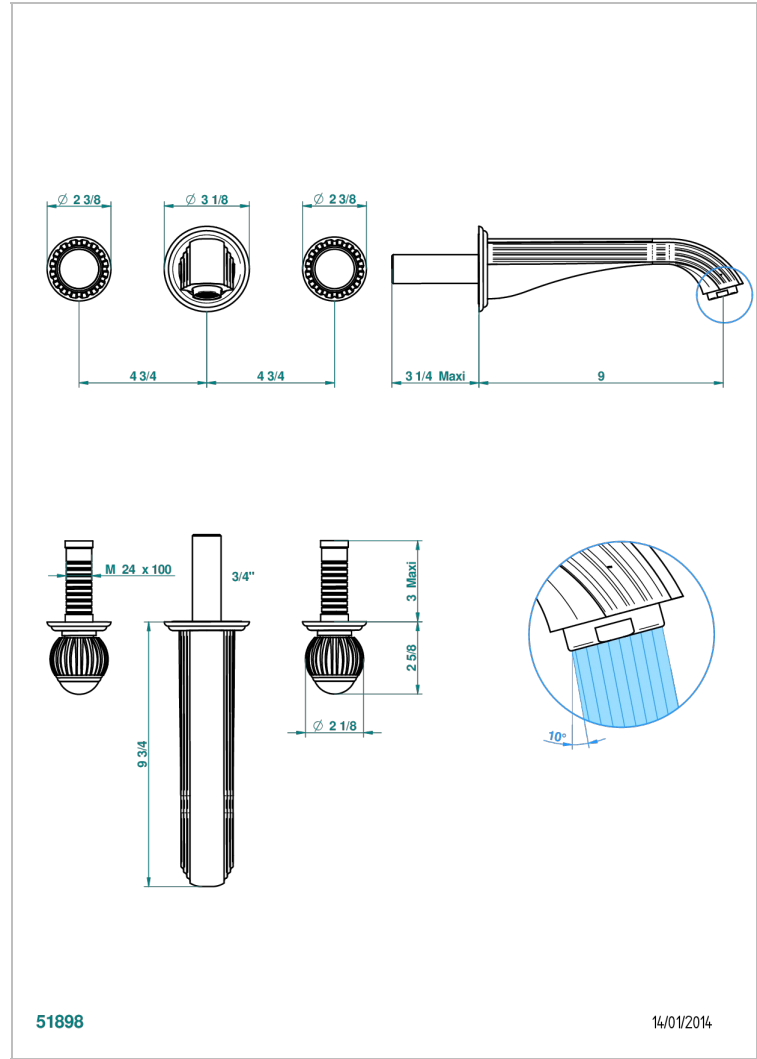

VOGUE TIGER EYE

A8R-41SGB

Trim for wall mounted 3-hole bath set only

CHARACTERISTIC

- Vogue Tiger Eye
- Trim for wall mounted 3-hole bath set only

TECHNICAL SPECS

- Recommandé : 3 bars (max. 5 bars) - Advised : 43,5 psi (max. 72 psi)
- Bec : 35 l/min à 3 bars
- Spout : 9.26 gpm at 43.5 psi

RELATED SKU'S

- Ref. G00-40AM/US Rough parts for wall set (one counter clockwise and one clockwise cartridges)

AVAILABLE FINITIONS

Black ceram - D30
Blush PVD - H62
Brass color PVD - H49
Brown bronze color PVD - F33
Chrome polished - A02
Chrome polished / gold polished - G02

Copper antique matt, coated - H07
Gold color PVD - H52
Gold mat - F07
Gold polished - F01
Graphite PVD - H64
Light coated bronze - D01

Matt Umber PVD - H67
Matt blush PVD - H60
Matt brass color PVD - H50
Matt brown bronze color PVD - F34
Matt chrome (American satin) - C02
Matt gold color PVD - H53