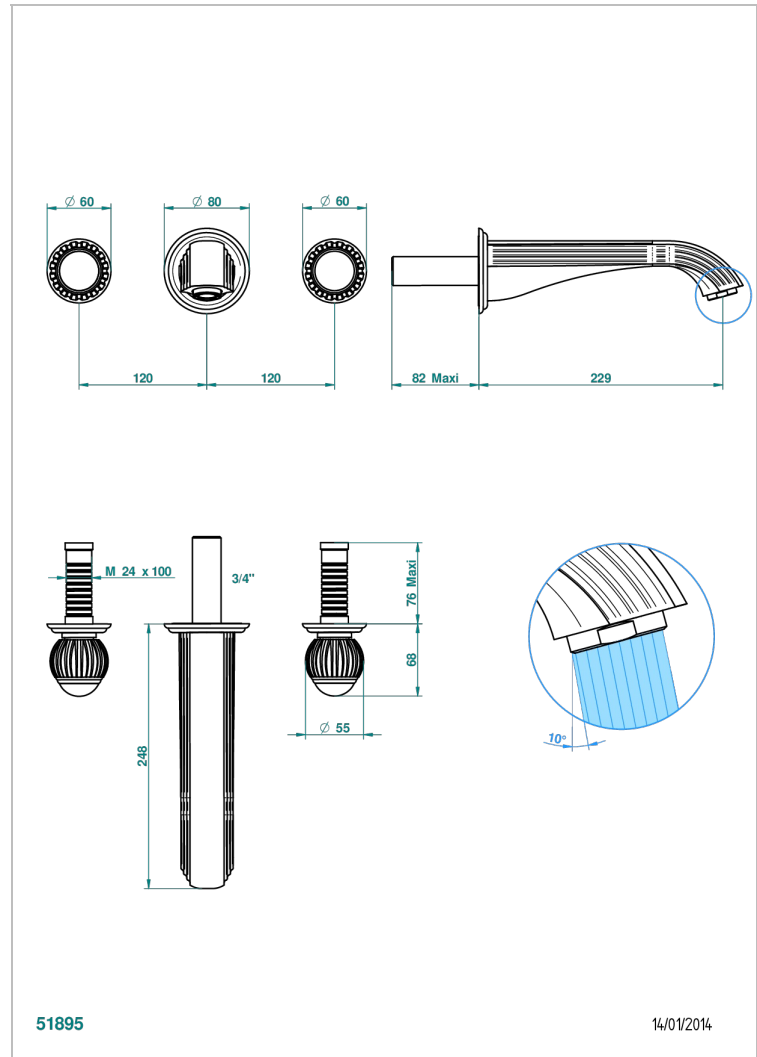

VOGUE BLACK ONYX

A8P-40SGBUS

Trim for wall mounted 3-hole lavatory set only

51895

14/01/2014

CHARACTERISTIC

- Vogue black onyx
- Trim for wall mounted 3-hole lavatory set only

TECHNICAL SPECS

- Recommandé : 3 bars (max. 5 bars) - Advised : 43,5 psi (max. 72 psi)
- 15 l/min à 3 bars (4 gpm at 43.5 psi)

RELATED SKU'S

- Ref. G00-40AM/US Rough parts for wall set (one counter clockwise and one clockwise cartridges)