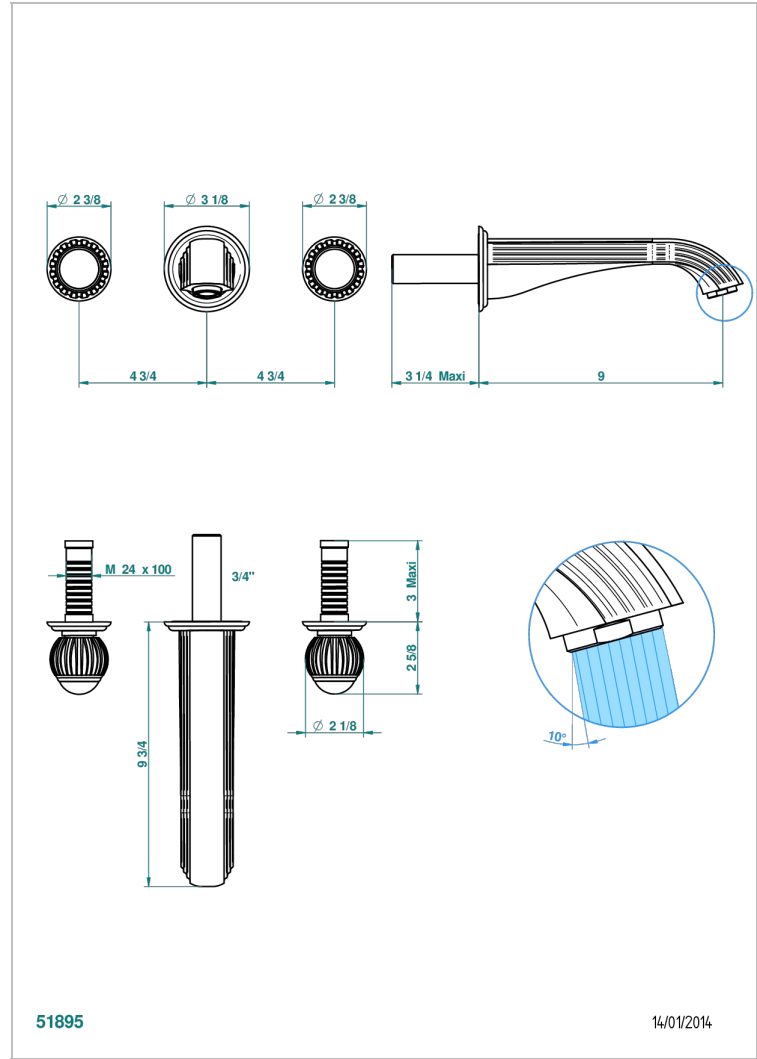

VOGUE BLACK ONYX

A8P-40SGBUS

Trim for wall mounted 3-hole lavatory set only

THG[®]
PARIS

CHARACTERISTIC

- Vogue black onyx
- Trim for wall mounted 3-hole lavatory set only

TECHNICAL SPECS

- Recommandé : 3 bars (max. 5 bars) - Advised : 43,5 psi (max. 72 psi)
- 15 l/min à 3 bars (4 gpm at 43.5 psi)

RELATED SKU'S

- Ref. G00-40AM/US Rough parts for wall set (one counter clockwise and one clockwise cartridges)

AVAILABLE FINITIONS

Black ceram - D30
Blush PVD - H62
Brass color PVD - H49
Brown bronze color PVD - F33
Chrome polished - A02
Chrome polished / gold polished - G02