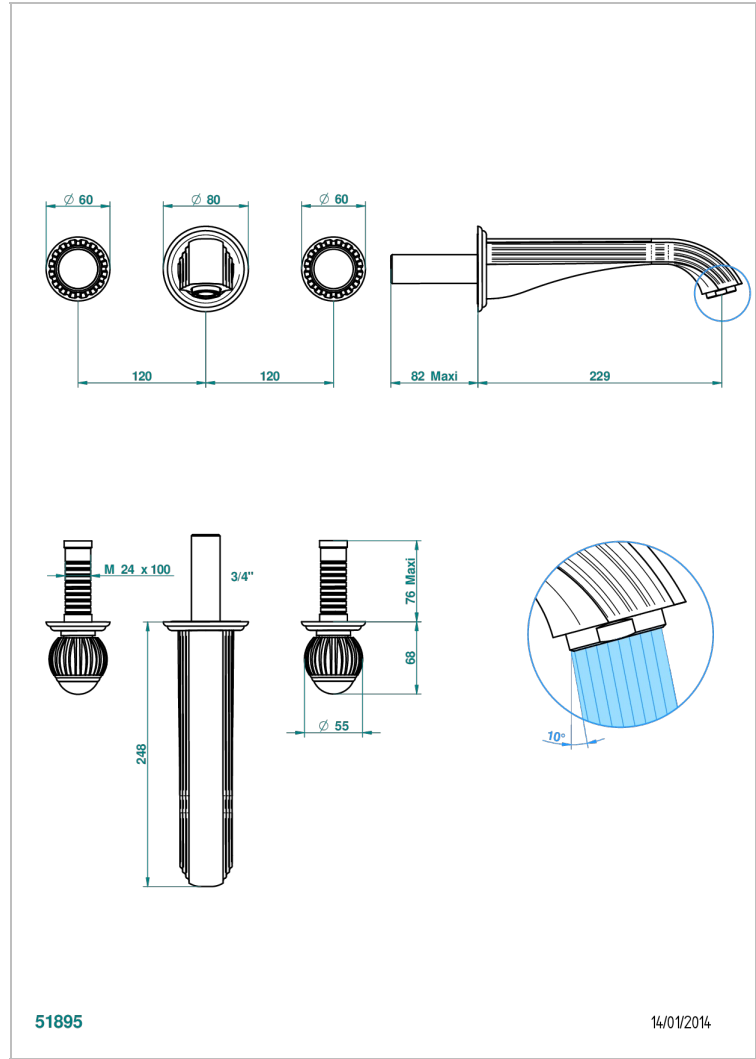

# VOGUE BLACK ONYX

A8P-40SGB

Trim only for wall mounted 3-hole basin mixer

THG<sup>®</sup>  
PARIS

## CHARACTERISTIC

- Vogue black onyx
- Trim only for wall mounted 3-hole basin mixer

## RELATED SKU'S

- Ref. G00-40AC Rough parts for wall mounted 3 hole mixer, cross handle version
- Ref. G00-40AM Rough parts for wall mounted 3 hole mixer, lever handle version