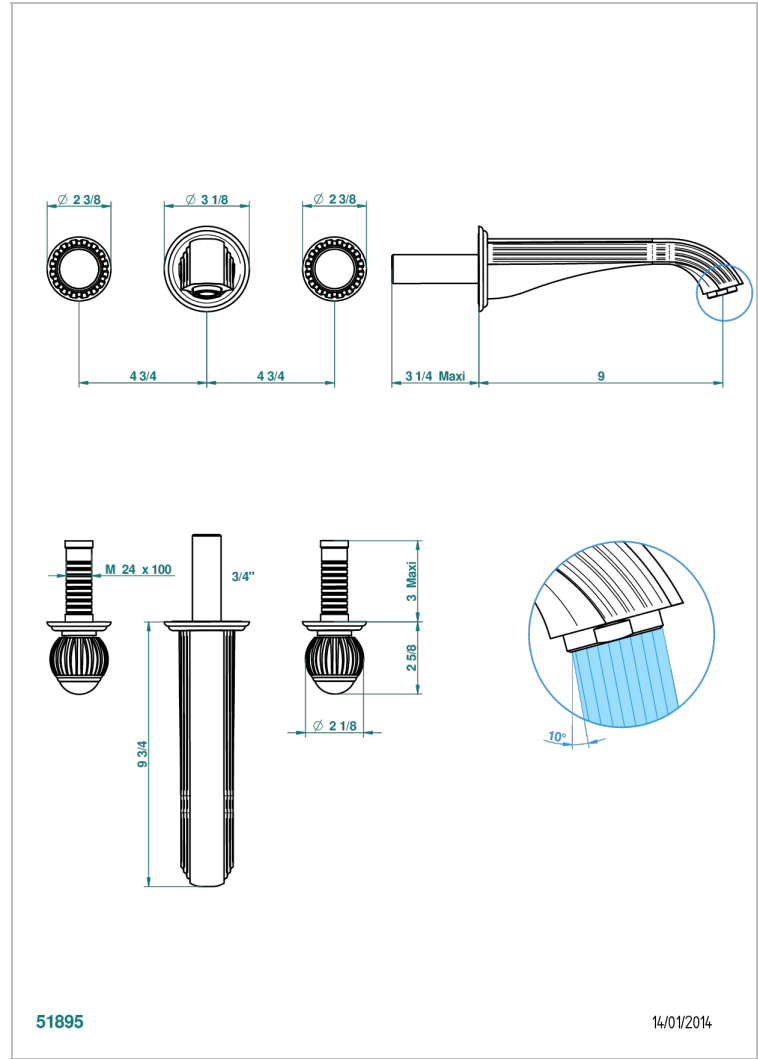

VOGUE BLACK ONYX

A8P-40SGB

Trim only for wall mounted 3-hole basin mixer

THG[®]
PARIS

CHARACTERISTIC

- Vogue black onyx
- Trim only for wall mounted 3-hole basin mixer

TECHNICAL SPECS

- Recommandé : 3 bars (max. 5 bars) - Advised : 43,5 psi (max. 72 psi)
- 15 l/min à 3 bars (4 gpm at 43.5 psi)

RELATED SKU'S

- Ref. G00-40AC Rough parts for wall mounted 3 hole mixer, cross handle version
- Ref. G00-40AM Rough parts for wall mounted 3 hole mixer, lever handle version

AVAILABLE FINITIONS

Antique nickel - H28
Black ceram - D30
Blush PVD - H62
Brass color PVD - H49
Brown bronze color PVD - F33
Gold color PVD - H52

Nickel color PVD - H55
Polished chrome (color finish) - A02
Polished chrome / Polished gold (color finish) - G02
Polished gold (color finish) - F01
Polished nickel - B01
Soft gold - F30

Soft matt gold - F31
Umber PVD - H66
Varnished matt antique red copper (color finish) - H07