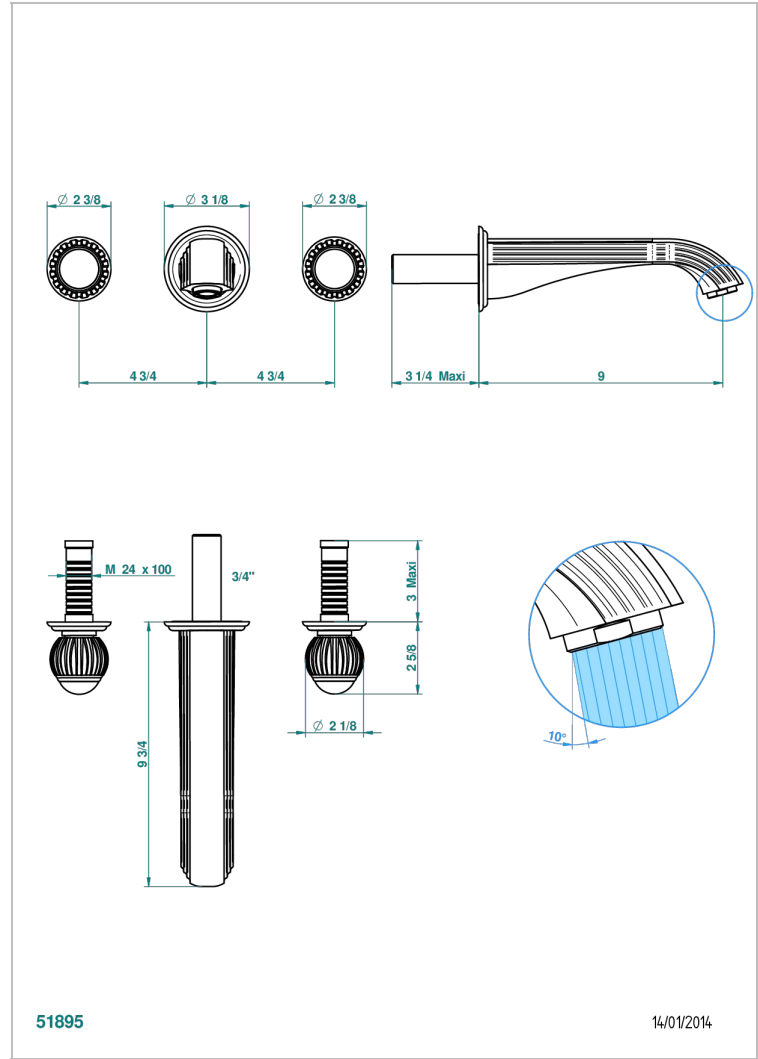

# VOGUE ONICE NEGRO

A8P-40SGB

Trim only for wall mounted 3-hole basin mixer

THG<sup>®</sup>  
PARIS

## CARACTERÍSTICAS

- Vogue Onice negro
- Trim only for wall mounted 3-hole basin mixer

## PRODUCTOS RELACIONADOS

- Ref. G00-40AC Rough parts for wall mounted 3 hole mixer, cross handle version
- Ref. G00-40AM Rough parts for wall mounted 3 hole mixer, lever handle version