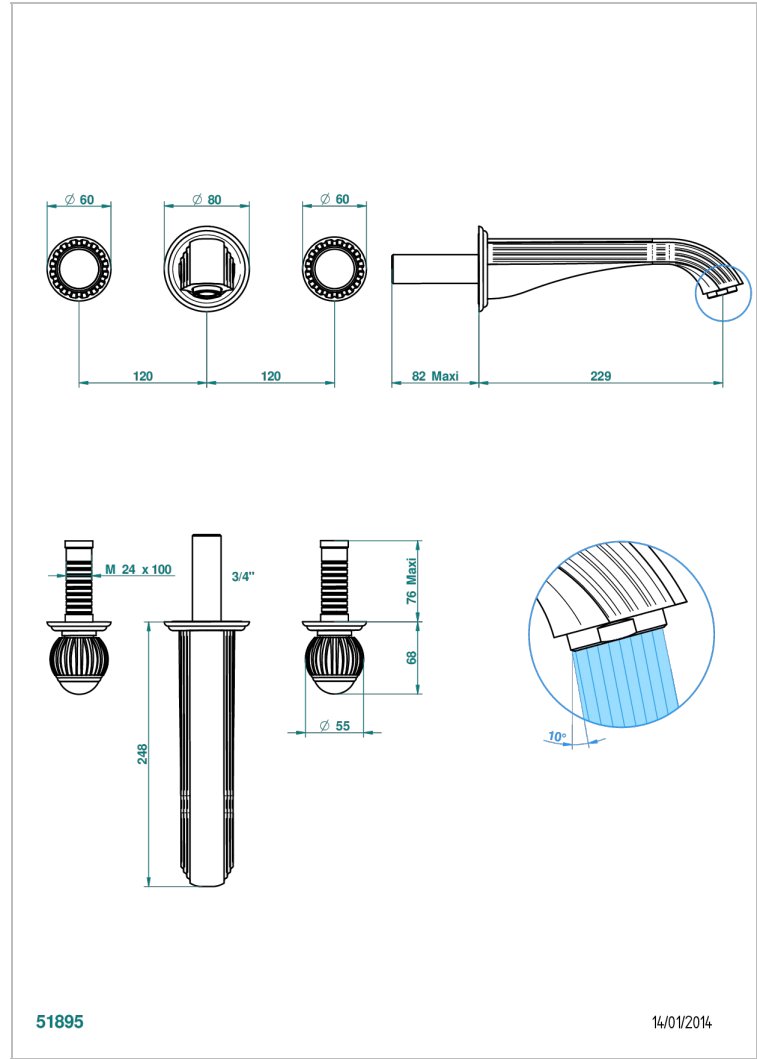

# VOGUE BLACK ONYX

A8P-40SGB

Trim only for wall mounted 3-hole basin mixer

THG<sup>®</sup>  
PARIS

## CHARACTERISTIC

- Vogue black onyx
- Trim only for wall mounted 3-hole basin mixer

## RELATED SKU'S

- Ref. G00-40AC Rough parts for wall mounted 3 hole mixer, cross handle version
- Ref. G00-40AM Rough parts for wall mounted 3 hole mixer, lever handle version