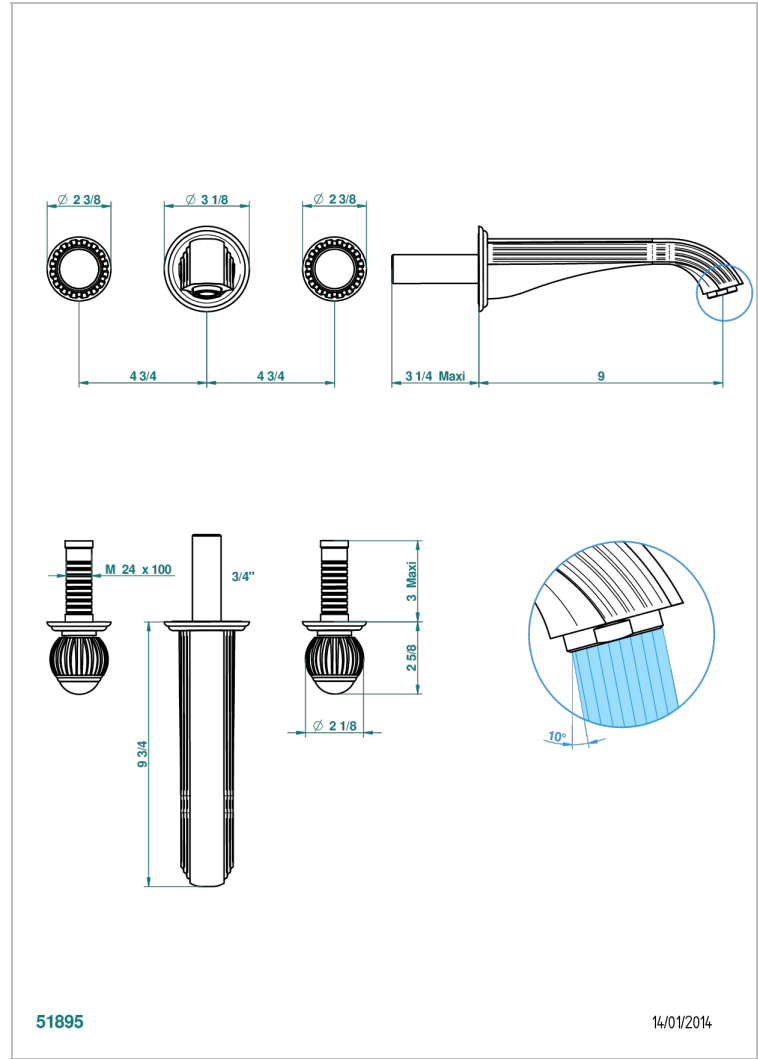

# VOGUE BLACK ONYX

A8P-40SGB

Trim only for wall mounted 3-hole basin mixer

THG<sup>®</sup>  
PARIS

## CHARACTERISTIC

- Vogue black onyx
- Trim only for wall mounted 3-hole basin mixer

## RELATED SKU'S

- Ref. G00-40AC Rough parts for wall mounted 3 hole mixer, cross handle version
- Ref. G00-40AM Rough parts for wall mounted 3 hole mixer, lever handle version