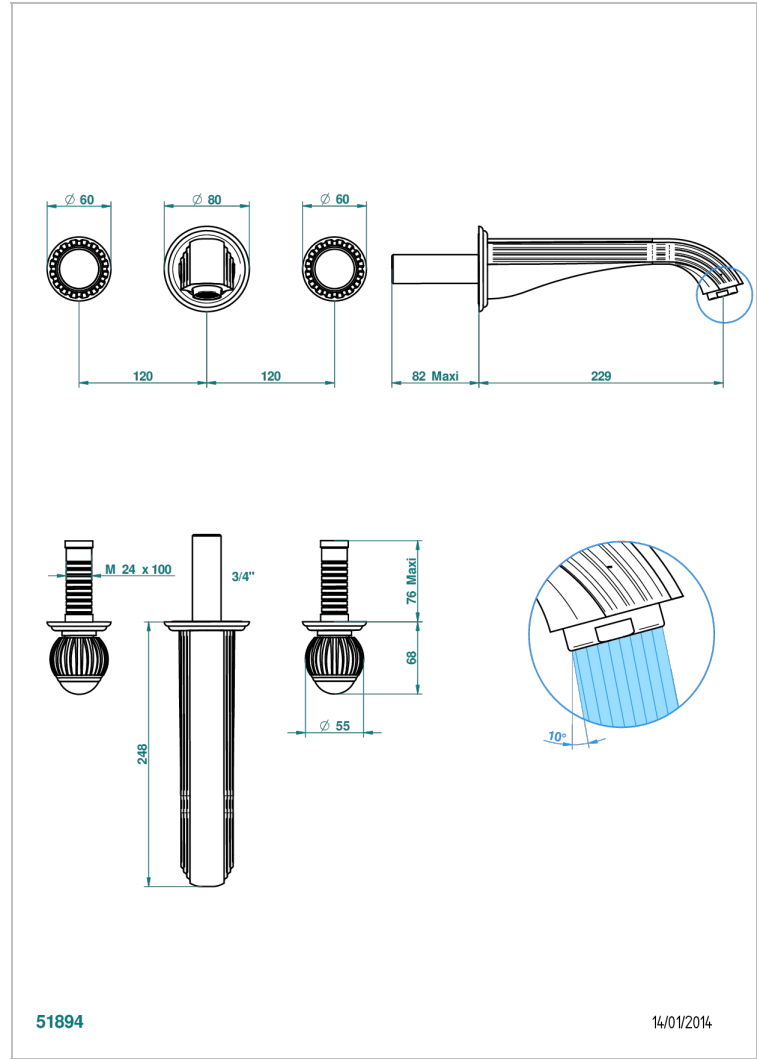

VOGUE BLACK ONYX

A8P-41SGB

Trim for wall mounted 3-hole bath set only

CHARACTERISTIC

- Vogue black onyx
- Trim for wall mounted 3-hole bath set only

TECHNICAL SPECS

- Recommandé : 3 bars (max. 5 bars) - Advised : 43,5 psi (max. 72 psi)
- Bec : 35 l/min à 3 bars
- Spout : 9.26 gpm at 43.5 psi

RELATED SKU'S

- Ref. G00-40AM/US Rough parts for wall set (one counter clockwise and one clockwise cartridges)

AVAILABLE FINITIONS

Black ceram - D30
Blush PVD - H62
Brass color PVD - H49
Brown bronze color PVD - F33
Chrome polished - A02
Chrome polished / gold polished - G02

Copper antique matt, coated - H07
Gold color PVD - H52
Gold mat - F07
Gold polished - F01
Graphite PVD - H64
Light coated bronze - D01

Matt Umber PVD - H67
Matt blush PVD - H60
Matt brass color PVD - H50
Matt brown bronze color PVD - F34
Matt chrome (American satin) - C02
Matt gold color PVD - H53

Matt graphite PVD - H65
Matt nickel (American satin) - C01
Matt nickel color PVD - H56
Nickel antique / Sovereign - H28
Nickel color PVD - H55
Nickel polished - B01

Soft gold - F30
Soft matt gold - F31
Umber PVD - H66