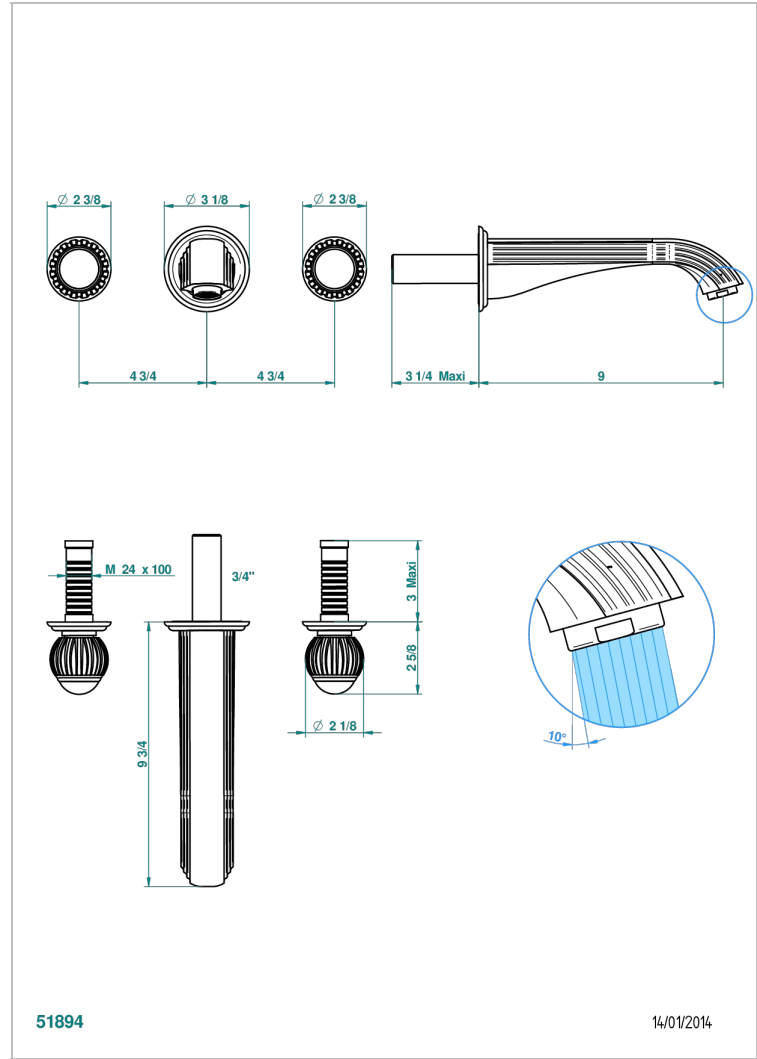

VOGUE BLACK ONYX

A8P-41SGB

Trim for wall mounted 3-hole bath set only

CHARACTERISTIC

- Vogue black onyx
- Trim for wall mounted 3-hole bath set only

TECHNICAL SPECS

- Recommandé : 3 bars (max. 5 bars) - Advised : 43,5 psi (max. 72 psi)
- Bec : 35 l/min à 3 bars
- Spout : 9.26 gpm at 43.5 psi

RELATED SKU'S

- Ref. G00-40AM/US Rough parts for wall set (one counter clockwise and one clockwise cartridges)

AVAILABLE FINITIONS

Black ceram - D30
Blush PVD - H62
Brass color PVD - H49
Brown bronze color PVD - F33
Chrome polished - A02
Chrome polished / gold polished - G02

Copper antique matt, coated - H07
Gold color PVD - H52
Gold mat - F07
Gold polished - F01
Graphite PVD - H64
Light coated bronze - D01

Matt Umber PVD - H67
Matt blush PVD - H60
Matt brass color PVD - H50
Matt brown bronze color PVD - F34
Matt chrome (American satin) - C02
Matt gold color PVD - H53