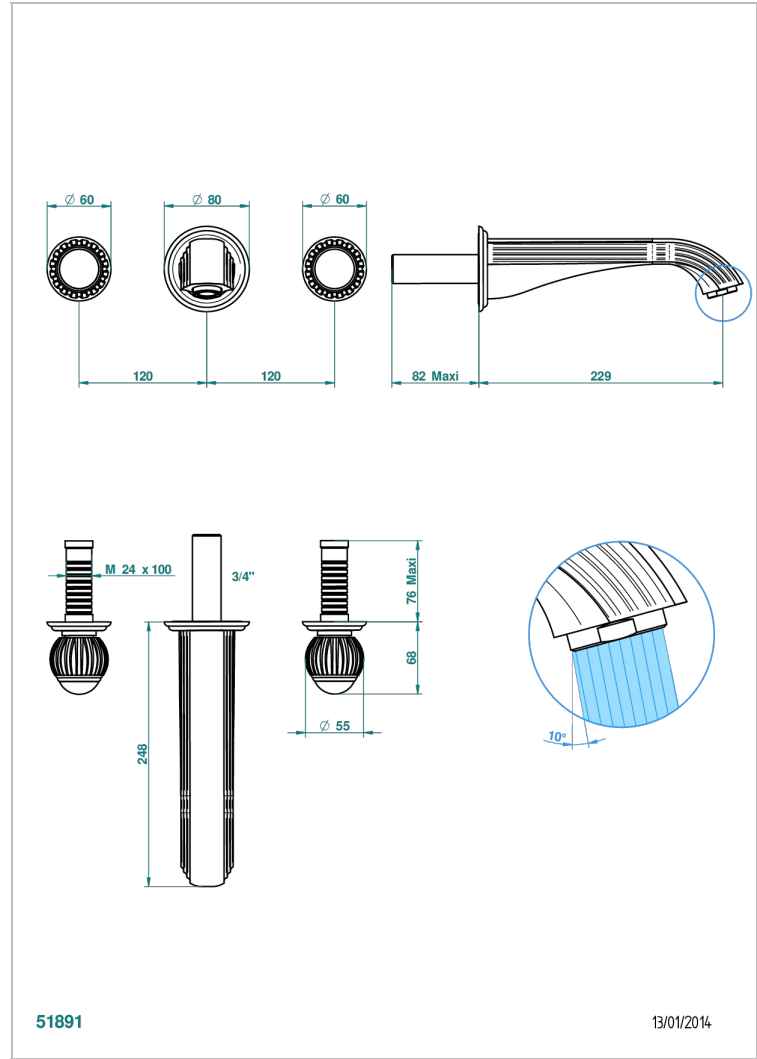

# VOGUE RED JASPER

A8N-40SGB

Trim only for wall mounted 3-hole basin mixer

THG<sup>®</sup>  
PARIS

## CHARACTERISTIC

- Vogue red Jasper
- Trim only for wall mounted 3-hole basin mixer

## RELATED SKU'S

- Ref. G00-40AC Rough parts for wall mounted 3 hole mixer, cross handle version
- Ref. G00-40AM Rough parts for wall mounted 3 hole mixer, lever handle version