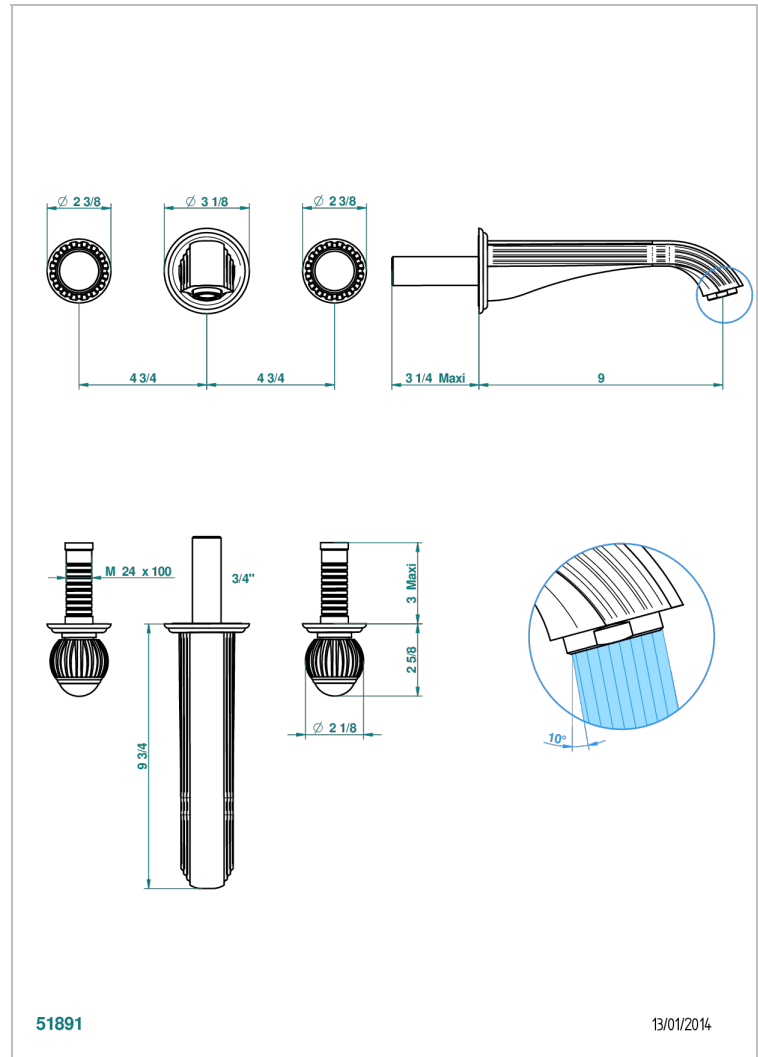

VOGUE RED JASPER

A8N-40SGB

Trim only for wall mounted 3-hole basin mixer

THG[®]
PARIS

51891

13/01/2014

CHARACTERISTIC

- Vogue red Jasper
- Trim only for wall mounted 3-hole basin mixer

TECHNICAL SPECS

- Recommandé : 3 bars (max. 5 bars) - Advised : 43,5 psi (max. 72 psi)
- 15 l/min à 3 bars (4 gpm at 43.5 psi)

RELATED SKU'S

- Ref. G00-40AC Rough parts for wall mounted 3 hole mixer, cross handle version
- Ref. G00-40AM Rough parts for wall mounted 3 hole mixer, lever handle version