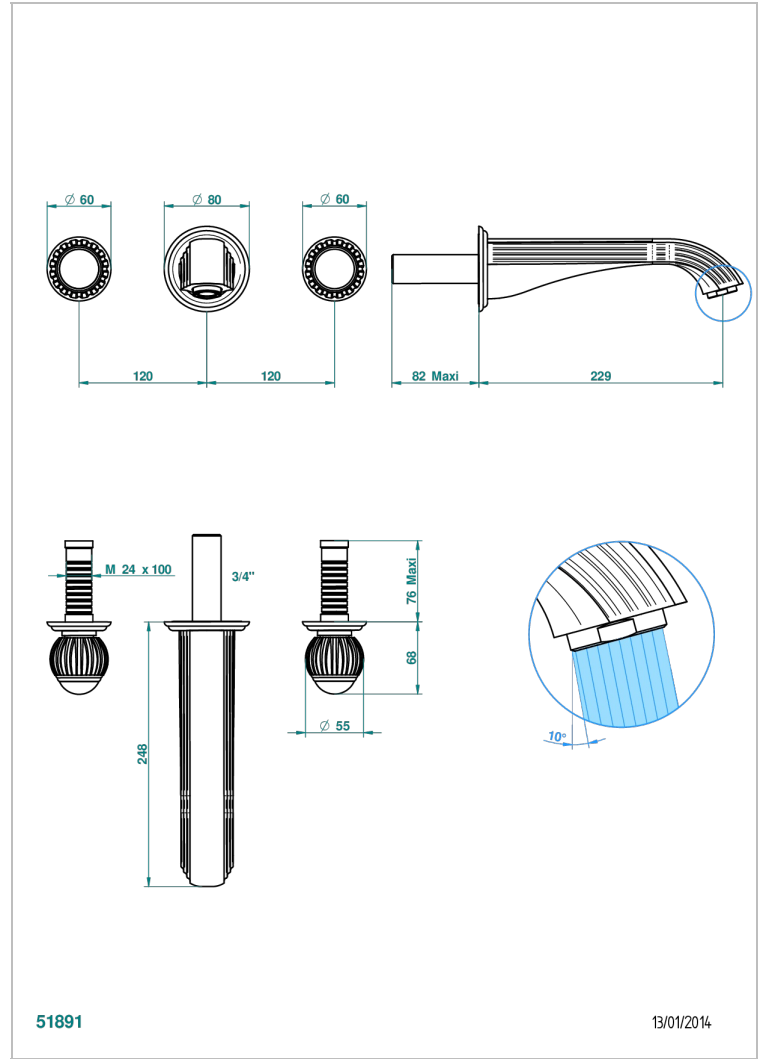

VOGUE RED JASPER

A8N-40SGB

Trim only for wall mounted 3-hole basin mixer

THG[®]
PARIS

CHARACTERISTIC

- Vogue red Jasper
- Trim only for wall mounted 3-hole basin mixer

TECHNICAL SPECS

- Recommandé : 3 bars (max. 5 bars) - Advised : 43,5 psi (max. 72 psi)
- 15 l/min à 3 bars (4 gpm at 43.5 psi)

RELATED SKU'S

- Ref. G00-40AC Rough parts for wall mounted 3 hole mixer, cross handle version
- Ref. G00-40AM Rough parts for wall mounted 3 hole mixer, lever handle version

AVAILABLE FINITIONS

Antique nickel - H28
Black ceram - D30
Blush PVD - H62
Brass color PVD - H49
Brown bronze color PVD - F33
Gold color PVD - H52

Nickel color PVD - H55
Polished chrome (color finish) - A02
Polished chrome / Polished gold (color finish) - G02
Polished gold (color finish) - F01
Polished nickel - B01
Soft gold - F30

Soft matt gold - F31
Umber PVD - H66
Varnished matt antique red copper (color finish) - H07