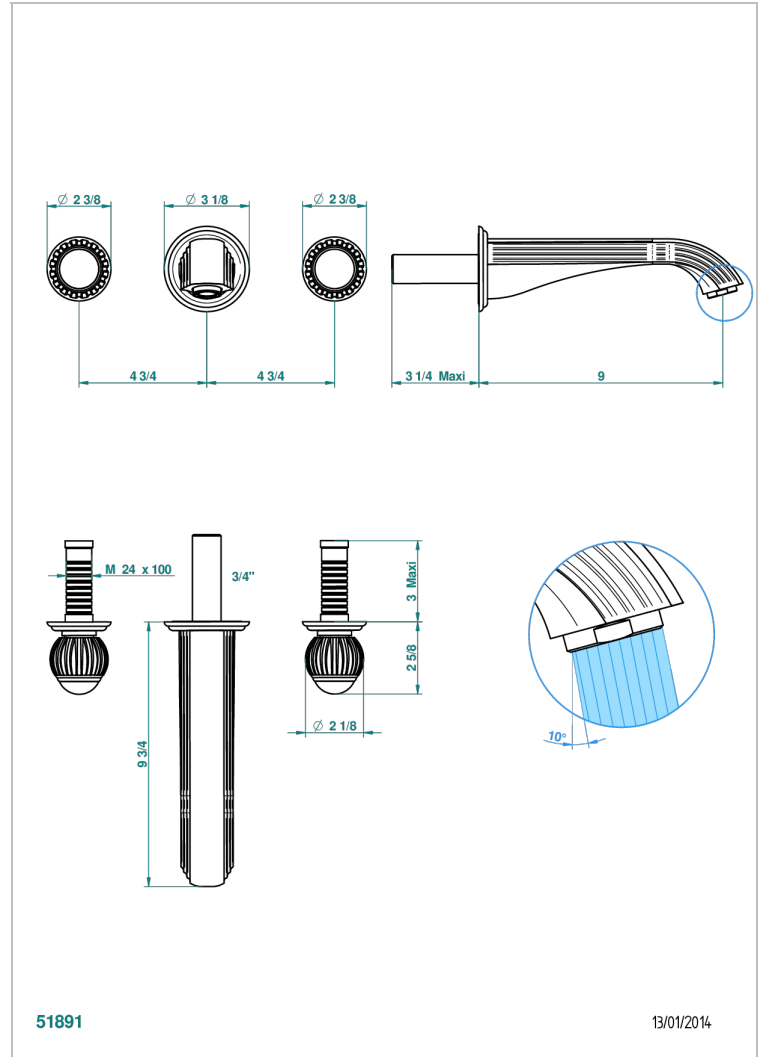

# VOGUE JASPE ROJO

A8N-40SGB

Trim only for wall mounted 3-hole basin mixer

THG<sup>®</sup>  
PARIS

## CARACTERÍSTICAS

- Vogue Jaspe rojo
- Trim only for wall mounted 3-hole basin mixer

## PRODUCTOS RELACIONADOS

- Ref. G00-40AC Rough parts for wall mounted 3 hole mixer, cross handle version
- Ref. G00-40AM Rough parts for wall mounted 3 hole mixer, lever handle version