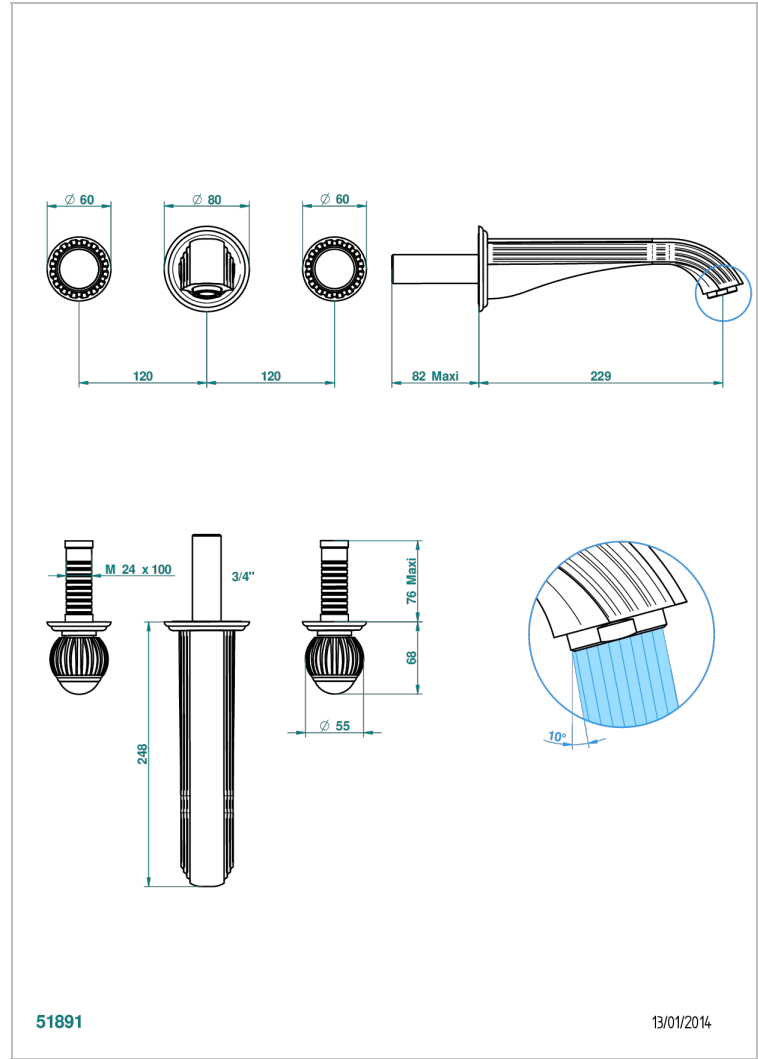

# VOGUE RED JASPER

A8N-40SGB

Trim only for wall mounted 3-hole basin mixer

THG<sup>®</sup>  
PARIS

## CHARACTERISTIC

- Vogue red Jasper
- Trim only for wall mounted 3-hole basin mixer

## RELATED SKU'S

- Ref. G00-40AC Rough parts for wall mounted 3 hole mixer, cross handle version
- Ref. G00-40AM Rough parts for wall mounted 3 hole mixer, lever handle version