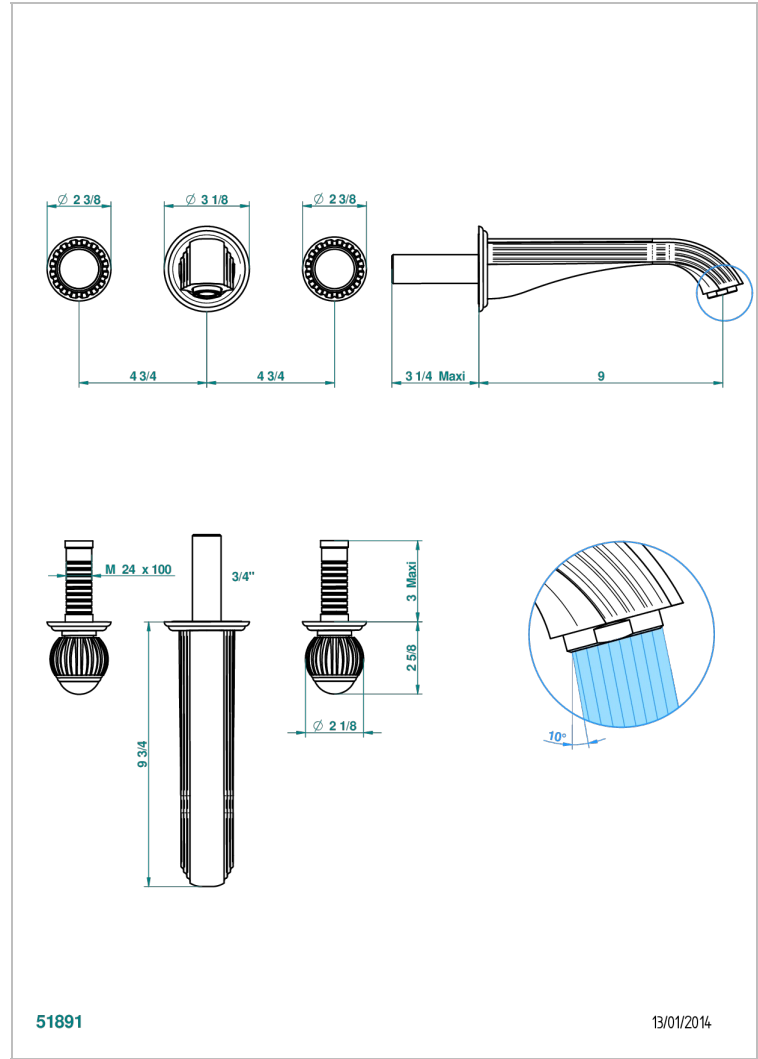

# VOGUE JASPE ROJO

A8N-40SGB

Trim only for wall mounted 3-hole basin mixer

THG<sup>®</sup>  
PARIS

## CARACTERÍSTICAS

- Vogue Jaspe rojo
- Trim only for wall mounted 3-hole basin mixer

## PRODUCTOS RELACIONADOS

- Ref. G00-40AC Rough parts for wall mounted 3 hole mixer, cross handle version
- Ref. G00-40AM Rough parts for wall mounted 3 hole mixer, lever handle version