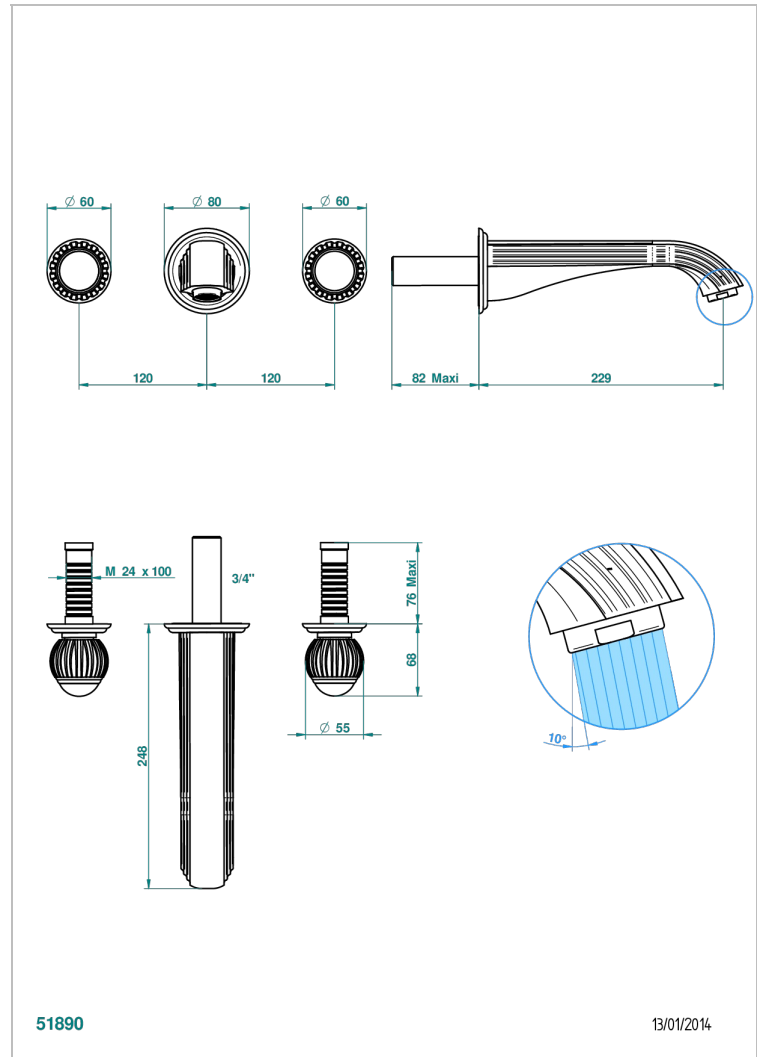

VOGUE RED JASPER

A8N-41SGB

Trim for wall mounted 3-hole bath set only

THG[®]
PARIS

CHARACTERISTIC

- Vogue red Jasper
- Trim for wall mounted 3-hole bath set only

TECHNICAL SPECS

- Recommandé : 3 bars (max. 5 bars) - Advised : 43,5 psi (max. 72 psi)
- Bec : 35 l/min à 3 bars
- Spout : 9.26 gpm at 43.5 psi

RELATED SKU'S

- Ref. G00-40AM/US Rough parts for wall set (one counter clockwise and one clockwise cartridges)

AVAILABLE FINITIONS

Black ceram - D30
Blush PVD - H62
Brass color PVD - H49
Brown bronze color PVD - F33
Chrome polished - A02
Chrome polished / gold polished - G02