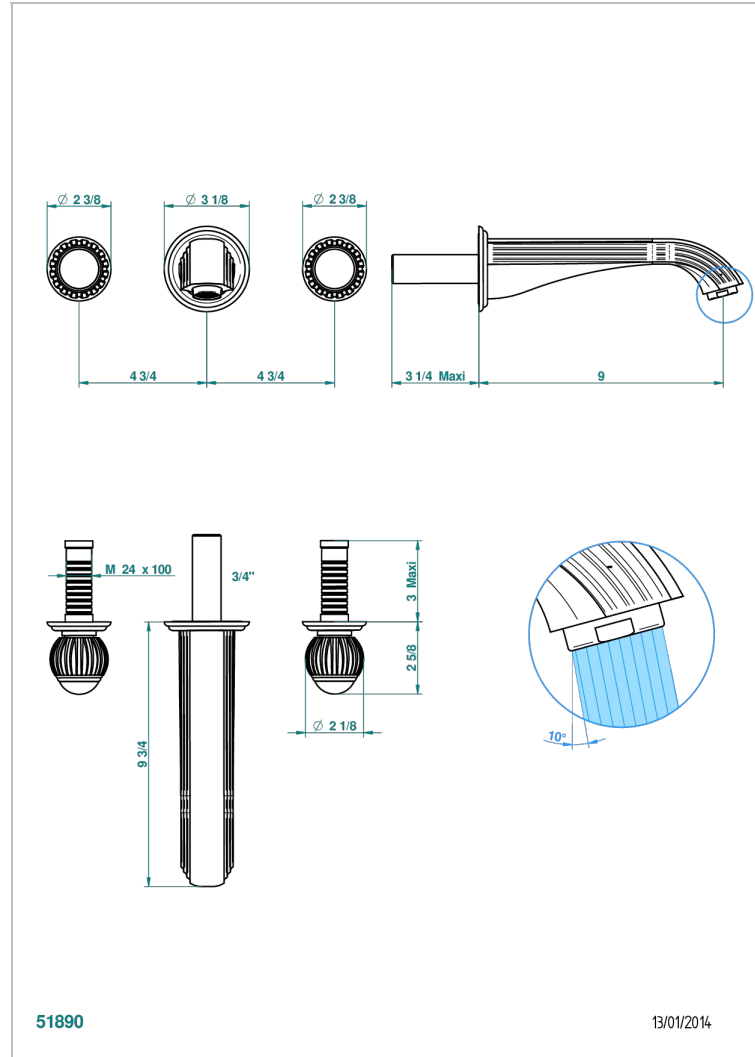

VOGUE RED JASPER

A8N-41SGB

Trim for wall mounted 3-hole bath set only

51890

13/01/2014

CHARACTERISTIC

- Vogue red Jasper
- Trim for wall mounted 3-hole bath set only

TECHNICAL SPECS

- Recommandé : 3 bars (max. 5 bars) - Advised : 43,5 psi (max. 72 psi)
- Bec : 35 l/min à 3 bars
- Spout : 9.26 gpm at 43.5 psi

RELATED SKU'S

- Ref. G00-40AM/US Rough parts for wall set (one counter clockwise and one clockwise cartridges)