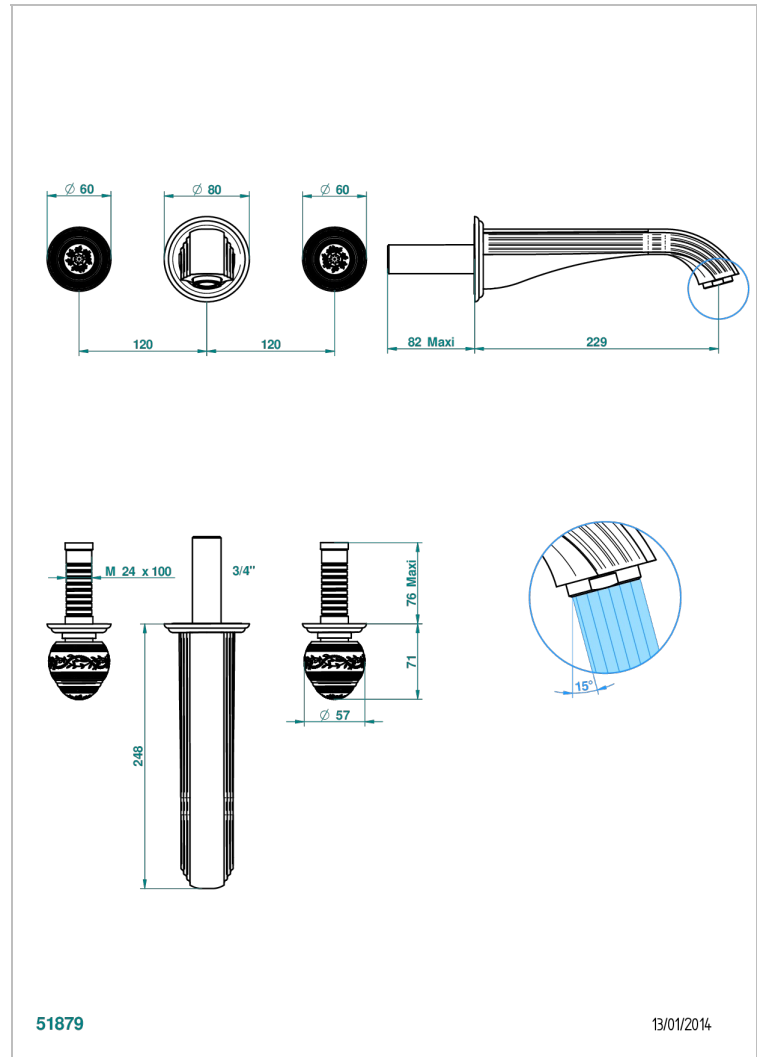

# MARQUISE PLATINUM DECOR

A7G-40SGBUS

Trim for wall mounted 3-hole lavatory set only

THG<sup>®</sup>  
PARIS

## CHARACTERISTIC

- Marquise platinum decor
- Trim for wall mounted 3-hole lavatory set only

## RELATED SKU'S

- Ref. G00-40AM/US Rough parts for wall set (one counter clockwise and one clockwise cartridges)