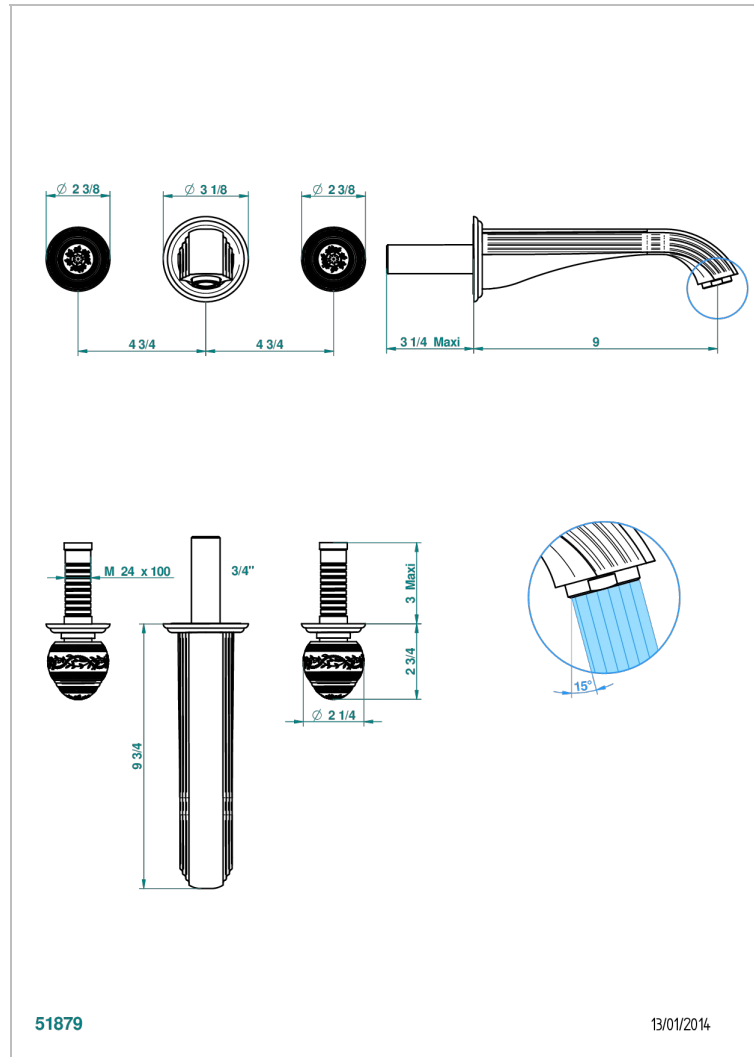

MARQUISE PLATINUM DECOR

A7G-40SGBUS

Trim for wall mounted 3-hole lavatory set only

51879

13/01/2014

CHARACTERISTIC

- Marquise platinum decor
- Trim for wall mounted 3-hole lavatory set only

TECHNICAL SPECS

- Recommandé : 3 bars (max. 5 bars) - Advised : 43,5 psi (max. 72 psi)
- 15 l/min à 3 bars (4 gpm at 43.5 psi)

RELATED SKU'S

- Ref. G00-40AM/US Rough parts for wall set (one counter clockwise and one clockwise cartridges)