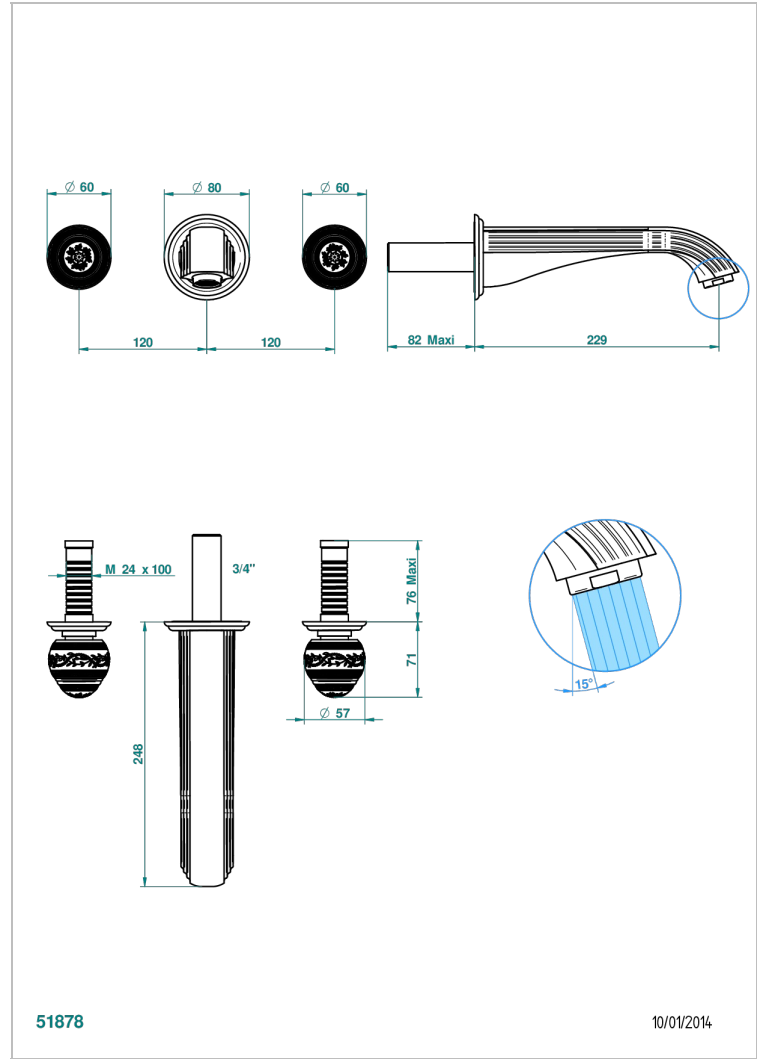

MARQUISE PLATINUM DECOR

A7G-41SGB

Trim for wall mounted 3-hole bath set only

THG[®]
PARIS

CHARACTERISTIC

- Marquise platinum decor
- Trim for wall mounted 3-hole bath set only

TECHNICAL SPECS

- Recommandé : 3 bars (max. 5 bars) - Advised : 43,5 psi (max. 72 psi)
- Bec : 35 l/min à 3 bars
- Spout : 9.26 gpm at 43.5 psi

RELATED SKU'S

- Ref. G00-40AM/US Rough parts for wall set (one counter clockwise and one clockwise cartridges)

AVAILABLE FINITIONS

Black ceram - D30
Blush PVD - H62
Brass color PVD - H49
Brown bronze color PVD - F33
Chrome polished - A02
Chrome polished / gold polished - G02

Copper antique matt, coated - H07
Gold color PVD - H52
Gold mat - F07
Gold polished - F01
Graphite PVD - H64
Light coated bronze - D01

Matt Umber PVD - H67
Matt blush PVD - H60
Matt brass color PVD - H50
Matt brown bronze color PVD - F34
Matt chrome (American satin) - C02
Matt gold color PVD - H53

Matt graphite PVD - H65
Matt nickel (American satin) - C01
Matt nickel color PVD - H56
Nickel antique / Sovereign - H28
Nickel color PVD - H55
Nickel polished - B01

Soft gold - F30
Soft matt gold - F31
Umber PVD - H66