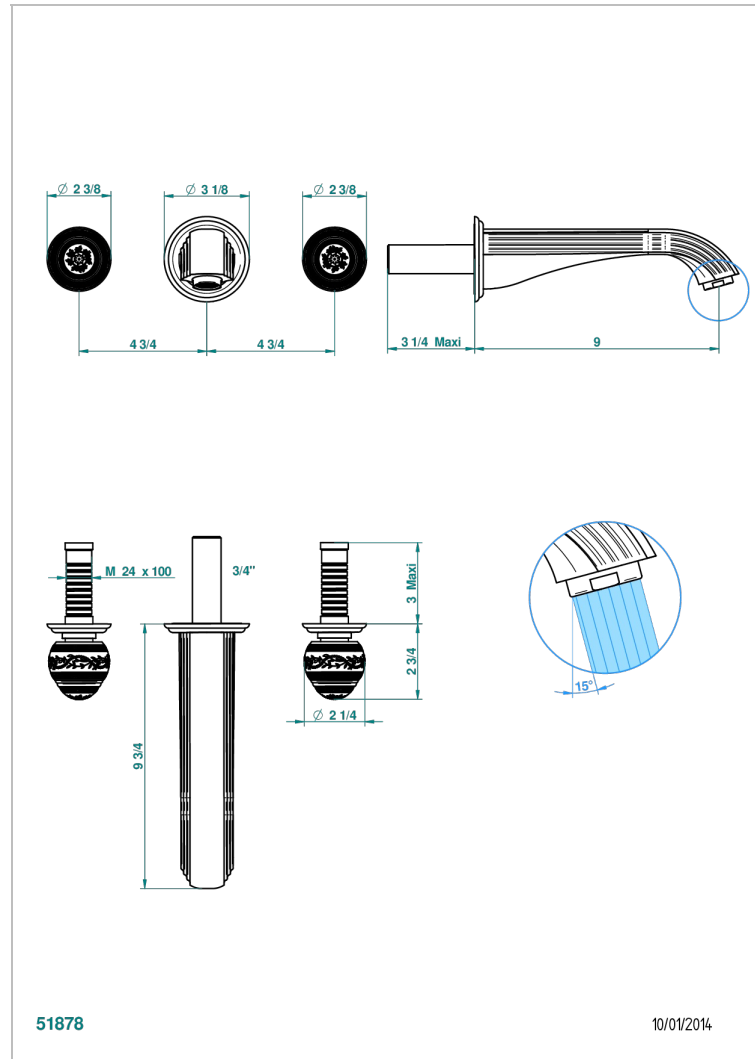

# MARQUISE PLATINUM DECOR

A7G-41SGB

Trim for wall mounted 3-hole bath set only

THG<sup>®</sup>  
PARIS

## CHARACTERISTIC

- Marquise platinum decor
- Trim for wall mounted 3-hole bath set only

## TECHNICAL SPECS

- Recommandé : 3 bars (max. 5 bars) - Advised : 43,5 psi (max. 72 psi)
- Bec : 35 l/min à 3 bars
- Spout : 9.26 gpm at 43.5 psi

## RELATED SKU'S

- Ref. G00-40AM/US Rough parts for wall set (one counter clockwise and one clockwise cartridges)