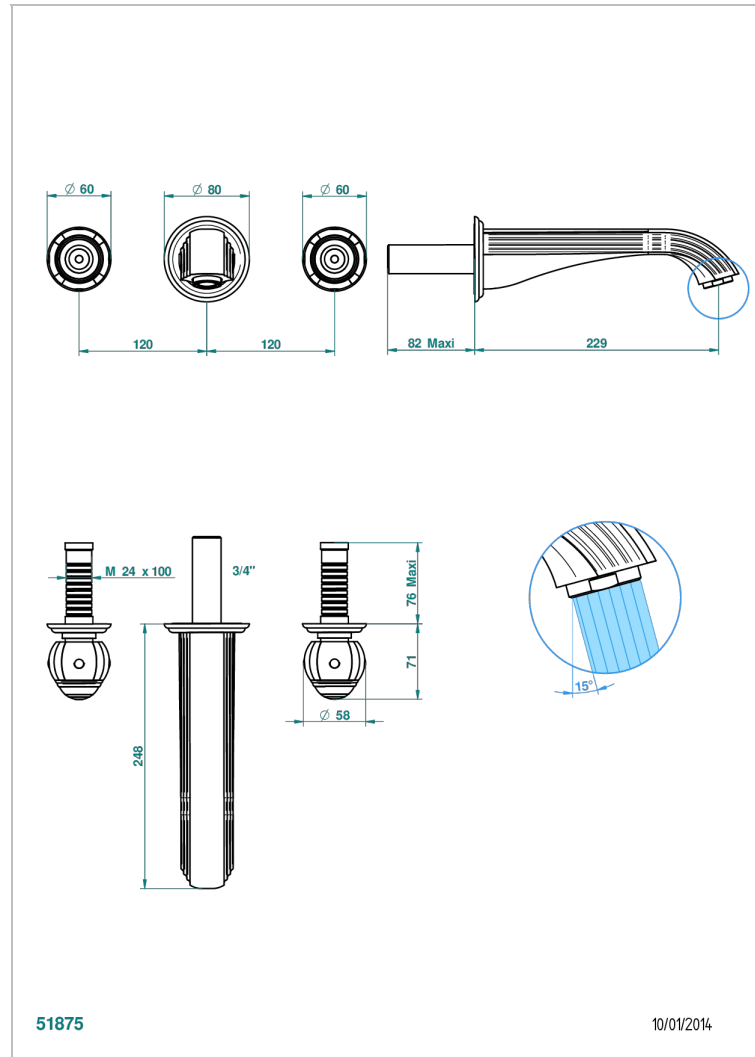

ITHAQUE PLATINUM DECOR

A7B-40SGBUS

Trim for wall mounted 3-hole lavatory set only

THG[®]
PARIS

51875

10/01/2014

CHARACTERISTIC

- Ithaque Platinum decor
- Trim for wall mounted 3-hole lavatory set only

TECHNICAL SPECS

- Recommandé : 3 bars (max. 5 bars) - Advised : 43,5 psi (max. 72 psi)
- 15 l/min à 3 bars (4 gpm at 43.5 psi)

RELATED SKU'S

- Ref. G00-40AM/US Rough parts for wall set (one counter clockwise and one clockwise cartridges)