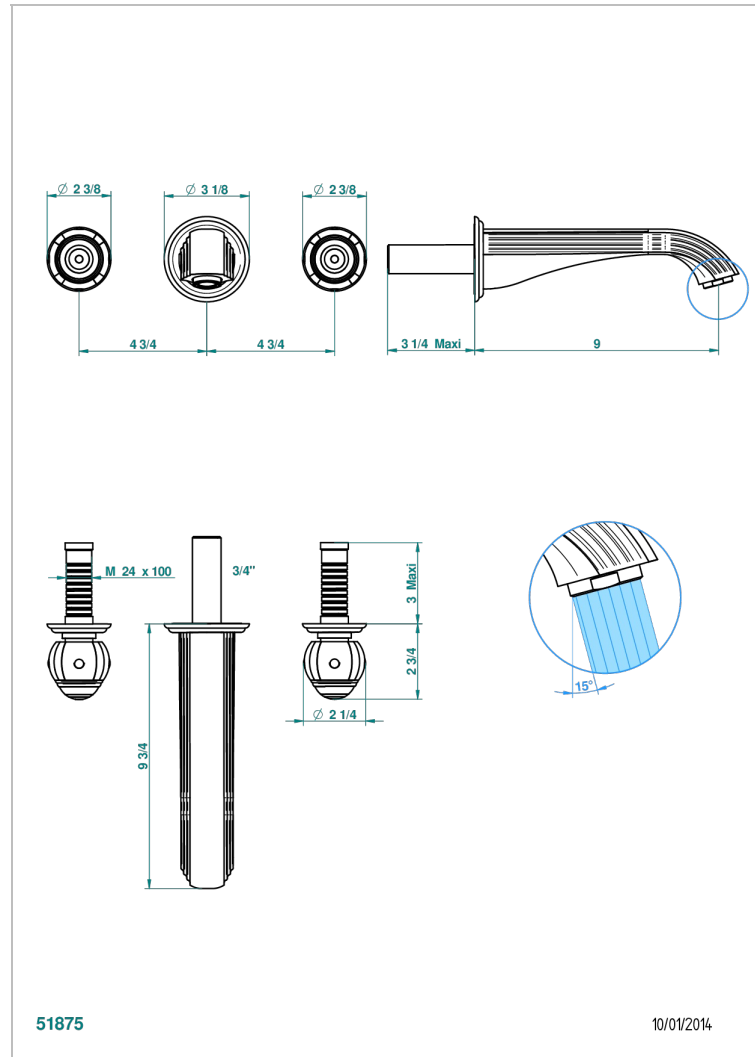

ITHAQUE PLATINUM DECOR

A7B-40SGBUS

Trim for wall mounted 3-hole lavatory set only

CHARACTERISTIC

- Ithaque Platinum decor
- Trim for wall mounted 3-hole lavatory set only

TECHNICAL SPECS

- Recommandé : 3 bars (max. 5 bars) - Advised : 43,5 psi (max. 72 psi)
- 15 l/min à 3 bars (4 gpm at 43.5 psi)

RELATED SKU'S

- Ref. G00-40AM/US Rough parts for wall set (one counter clockwise and one clockwise cartridges)

AVAILABLE FINITIONS

Black ceram - D30
Blush PVD - H62
Brass color PVD - H49
Brown bronze color PVD - F33
Chrome polished - A02
Chrome polished / gold polished - G02