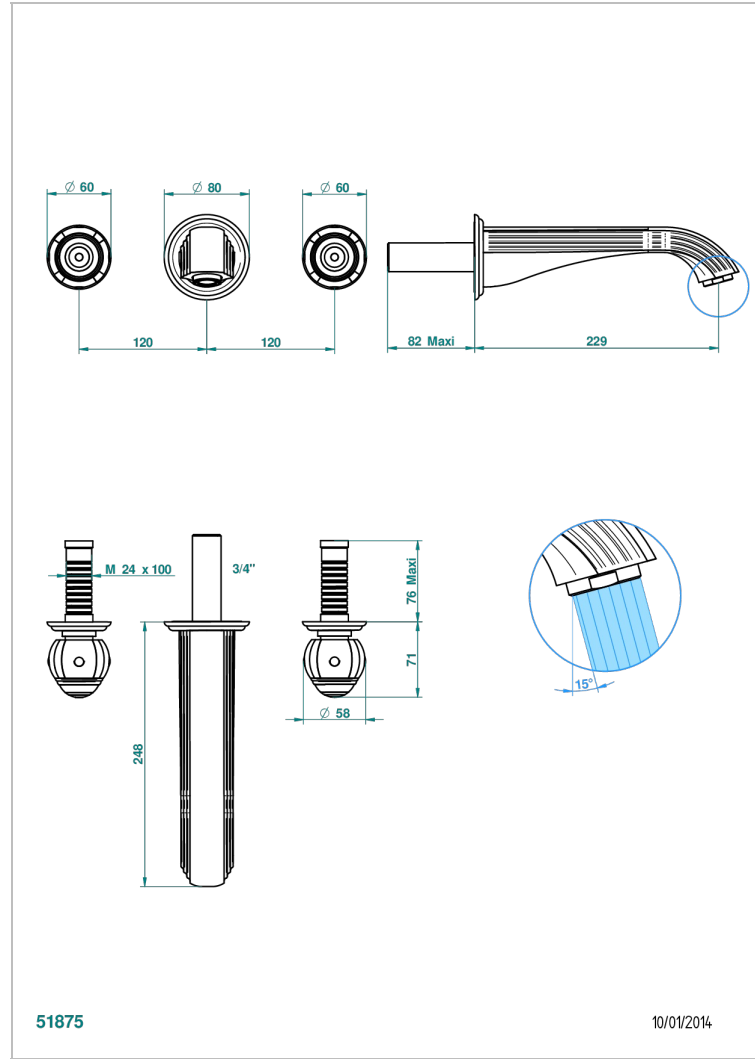

ITHAQUE PLATINUM DECOR

A7B-40SGB

Trim only for wall mounted 3-hole basin mixer

THG[®]
PARIS

CHARACTERISTIC

- Ithaque Platinum decor
- Trim only for wall mounted 3-hole basin mixer

TECHNICAL SPECS

- Recommandé : 3 bars (max. 5 bars) - Advised : 43,5 psi (max. 72 psi)
- 15 l/min à 3 bars (4 gpm at 43.5 psi)

RELATED SKU'S

- Ref. G00-40AC Rough parts for wall mounted 3 hole mixer, cross handle version
- Ref. G00-40AM Rough parts for wall mounted 3 hole mixer, lever handle version

AVAILABLE FINITIONS

Antique nickel - H28
Black ceram - D30
Blush PVD - H62
Brass color PVD - H49
Brown bronze color PVD - F33
Gold color PVD - H52

Nickel color PVD - H55
Polished chrome (color finish) - A02
Polished chrome / Polished gold (color finish) - G02
Polished gold (color finish) - F01
Polished nickel - B01
Soft gold - F30

Soft matt gold - F31
Umber PVD - H66
Varnished matt antique red copper (color finish) - H07