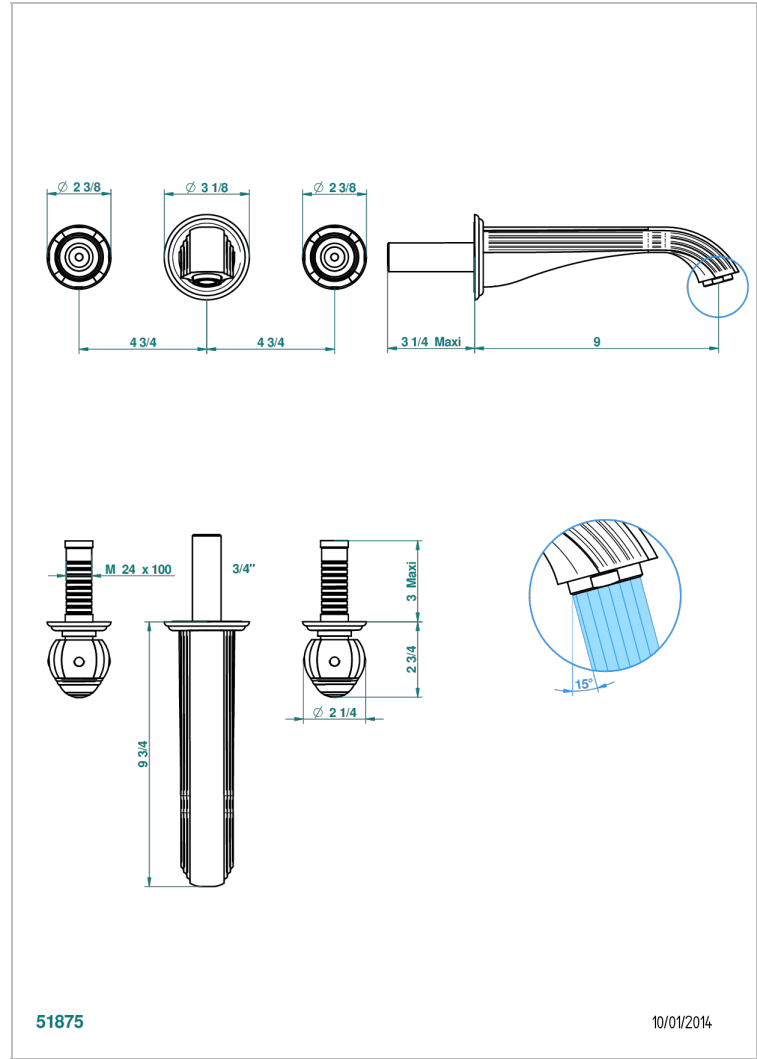

# ITHAQUE PLATINUM DECOR

A7B-40SGB

Trim only for wall mounted 3-hole basin mixer

## CHARACTERISTIC

- Ithaque Platinum decor
- Trim only for wall mounted 3-hole basin mixer

## RELATED SKU'S

- Ref. G00-40AC Rough parts for wall mounted 3 hole mixer, cross handle version
- Ref. G00-40AM Rough parts for wall mounted 3 hole mixer, lever handle version