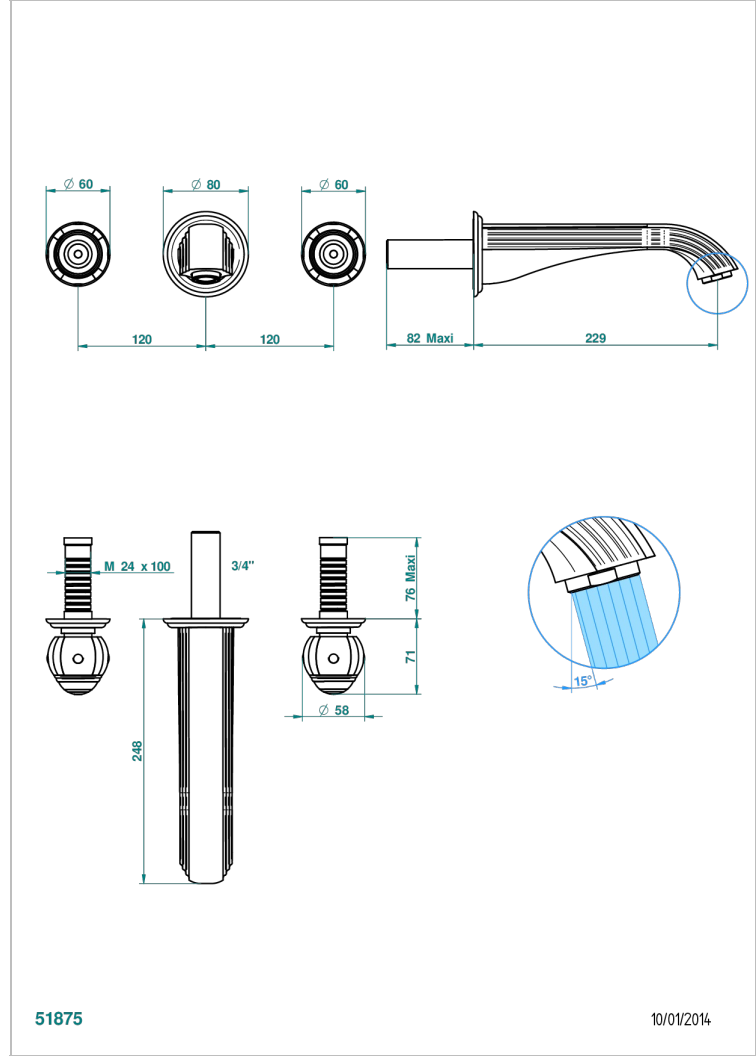

ITHAQUE DECORACION EN PLATINO

A7B-40SGB

Trim only for wall mounted 3-hole basin mixer

THG[®]
PARIS

CARACTERÍSTICAS

- Ithaque decoración en platino
- Trim only for wall mounted 3-hole basin mixer

ESPECIFICACIONES TÉCNICAS

- Recommandé : 3 bars (max. 5 bars) - Advised : 43,5 psi (max. 72 psi)
- 15 l/min à 3 bars (4 gpm at 43.5 psi)

PRODUCTOS RELACIONADOS

- Ref. G00-40AC Rough parts for wall mounted 3 hole mixer, cross handle version
- Ref. G00-40AM Rough parts for wall mounted 3 hole mixer, lever handle version