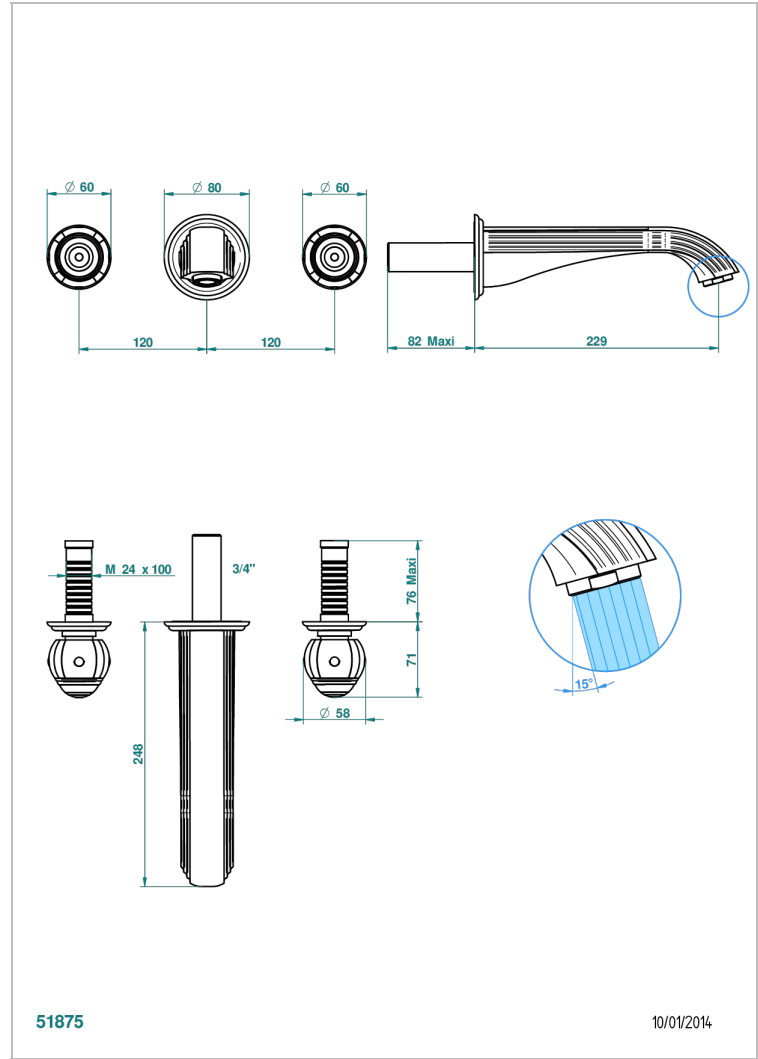

ITHAQUE PLATINUM DECOR

A7B-40SGB

Trim only for wall mounted 3-hole basin mixer

THG[®]
PARIS

CHARACTERISTIC

- Ithaque Platinum decor
- Trim only for wall mounted 3-hole basin mixer

TECHNICAL SPECS

- Recommandé : 3 bars (max. 5 bars) - Advised : 43,5 psi (max. 72 psi)
- 15 l/min à 3 bars (4 gpm at 43.5 psi)

RELATED SKU'S

- Ref. G00-40AC Rough parts for wall mounted 3 hole mixer, cross handle version
- Ref. G00-40AM Rough parts for wall mounted 3 hole mixer, lever handle version

AVAILABLE FINITIONS

Antique nickel - H28
Black ceram - D30
Blush PVD - H62
Brass color PVD - H49
Brown bronze color PVD - F33
Gold color PVD - H52

Nickel color PVD - H55
Polished chrome (color finish) - A02
Polished chrome / Polished gold (color finish) - G02
Polished gold (color finish) - F01
Polished nickel - B01
Soft gold - F30

Soft matt gold - F31
Umber PVD - H66
Varnished matt antique red copper (color finish) - H07