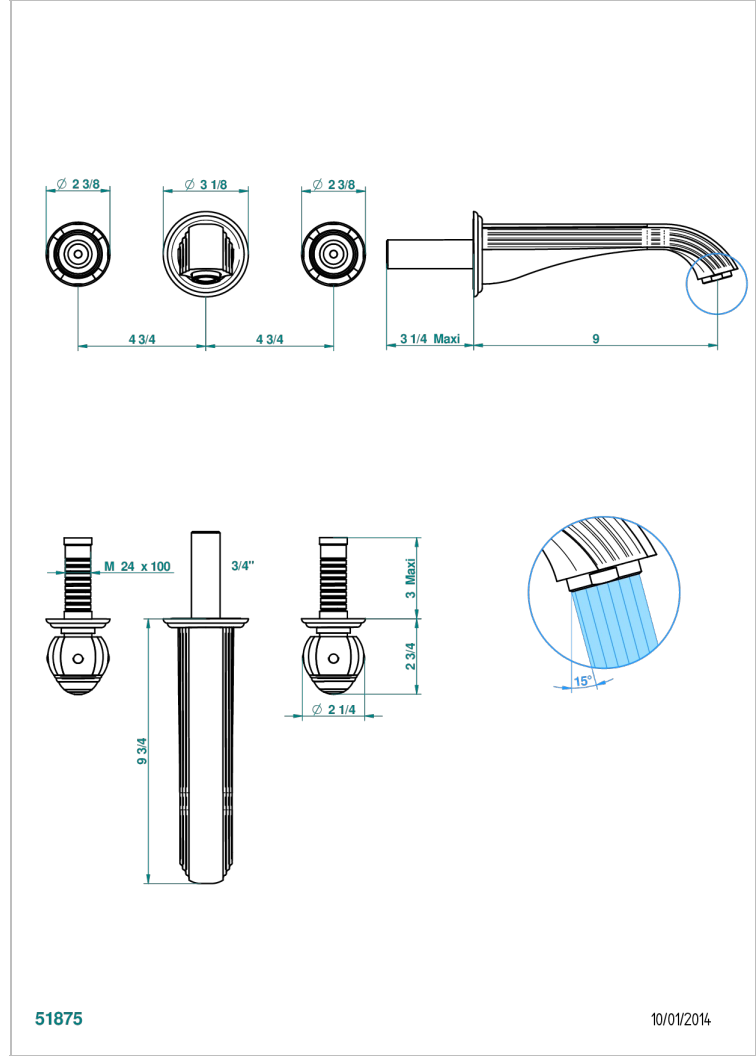

ITHAQUE DECORACION EN PLATINO

A7B-40SGB

Trim only for wall mounted 3-hole basin mixer

THG[®]
PARIS

CARACTERÍSTICAS

- Ithaque decoración en platino
- Trim only for wall mounted 3-hole basin mixer

ESPECIFICACIONES TÉCNICAS

- Recommandé : 3 bars (max. 5 bars) - Advised : 43,5 psi (max. 72 psi)
- 15 l/min à 3 bars (4 gpm at 43.5 psi)

PRODUCTOS RELACIONADOS

- Ref. G00-40AC Rough parts for wall mounted 3 hole mixer, cross handle version
- Ref. G00-40AM Rough parts for wall mounted 3 hole mixer, lever handle version